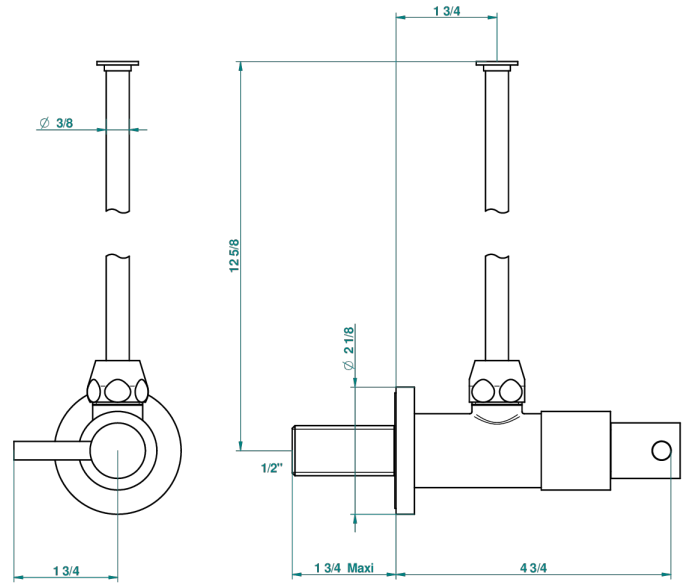

NANO

G5A-181/S

1/2" stylised adjustable stop cock with 30 cm tube

51614

18/12/2013

CHARACTERISTIC

- Nano
- 1/2" stylised adjustable stop cock with 30 cm tube

AVAILABLE FINITIONS

Antique nickel - H28
Black ceram - D30
Matt chrome - C02
Matt gold - F07
Matt nickel (color finish) - C01
Polished chrome (color finish) - A02

Polished chrome / Polished gold (color finish) - G02
Polished gold (color finish) - F01
Polished nickel - B01
Soft gold - F30
Soft matt gold - F31