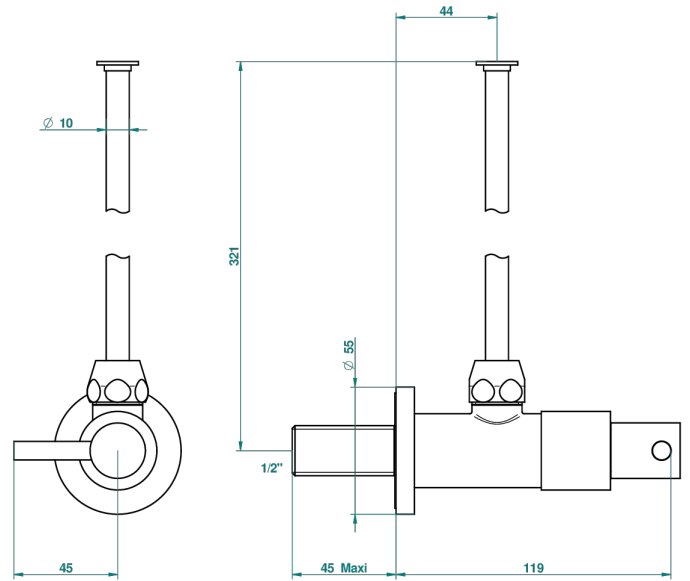

NANO

G5A-181/S

1/2" stylised adjustable stop cock with 30 cm tube

51614

18/12/2013

CHARACTERISTIC

- Nano
- 1/2" stylised adjustable stop cock with 30 cm tube

AVAILABLE FINITIONS

Antique nickel - H28
Black ceram - D30
Matt chrome - C02
Matt gold - F07
Matt nickel (color finish) - C01
Polished chrome (color finish) - A02

Polished chrome / Polished gold (color finish) - G02
Polished gold (color finish) - F01
Polished nickel - B01
Soft gold - F30
Soft matt gold - F31