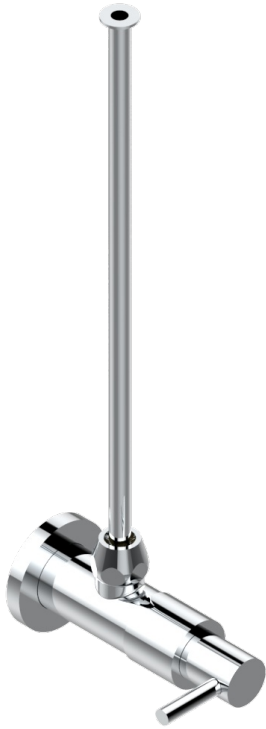

# NANO

G5A-181/S

1/2" stylised adjustable stop cock with 30 cm tube

51614

18/12/2013

## CHARACTERISTIC

- Nano
- 1/2" stylised adjustable stop cock with 30 cm tube

## AVAILABLE FINITIONS

Antique nickel - H28  
Black ceram - D30  
Matt chrome - C02  
Matt gold - F07  
Matt nickel (color finish) - C01  
Polished chrome (color finish) - A02

Polished chrome / Polished gold (color finish) - G02  
Polished gold (color finish) - F01  
Polished nickel - B01  
Soft gold - F30  
Soft matt gold - F31