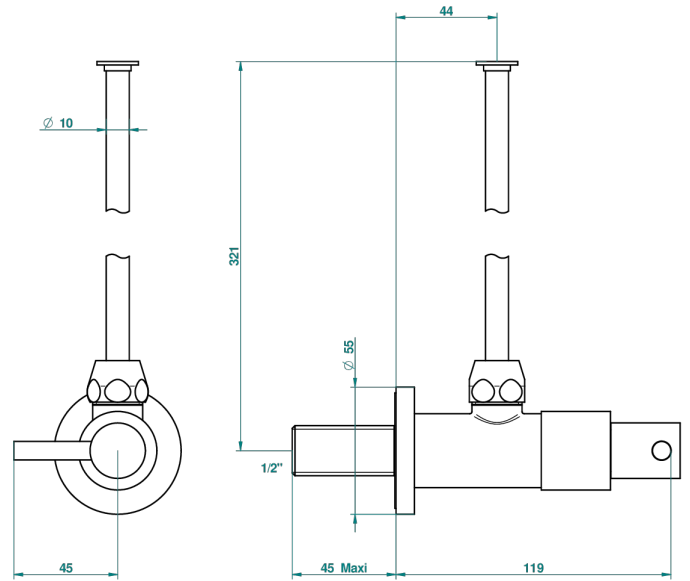

# NANO

G5A-181/S

1/2" stylised adjustable stop cock with 30 cm tube

51614

18/12/2013

## CHARACTERISTIC

- Nano
- 1/2" stylised adjustable stop cock with 30 cm tube