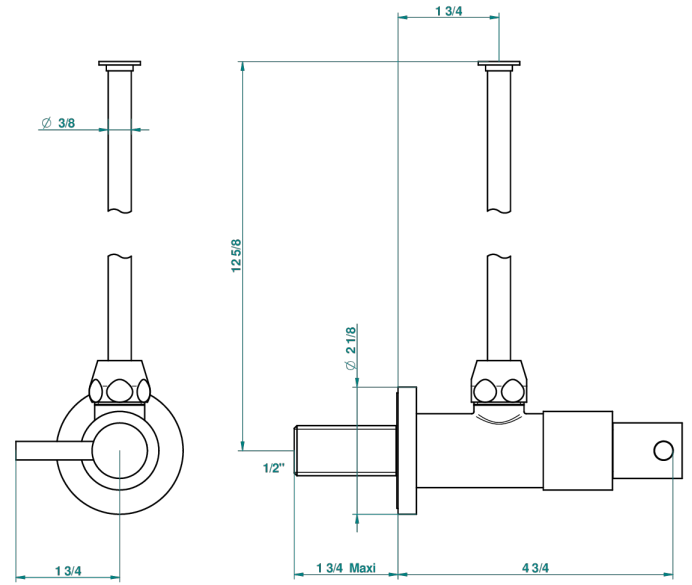

NANO

G5A-181/S

1/2" stylised adjustable stop cock with 30 cm tube

51614

18/12/2013

CHARACTERISTIC

- Nano
- 1/2" stylised adjustable stop cock with 30 cm tube

AVAILABLE FINITIONS

- Antique nickel - H28
- Black ceram - D30
- Matt chrome - C02
- Matt gold - F07
- Matt nickel (color finish) - C01
- Polished chrome (color finish) - A02

- Polished chrome / Polished gold (color finish) - G02
- Polished gold (color finish) - F01
- Polished nickel - B01
- Soft gold - F30
- Soft matt gold - F31