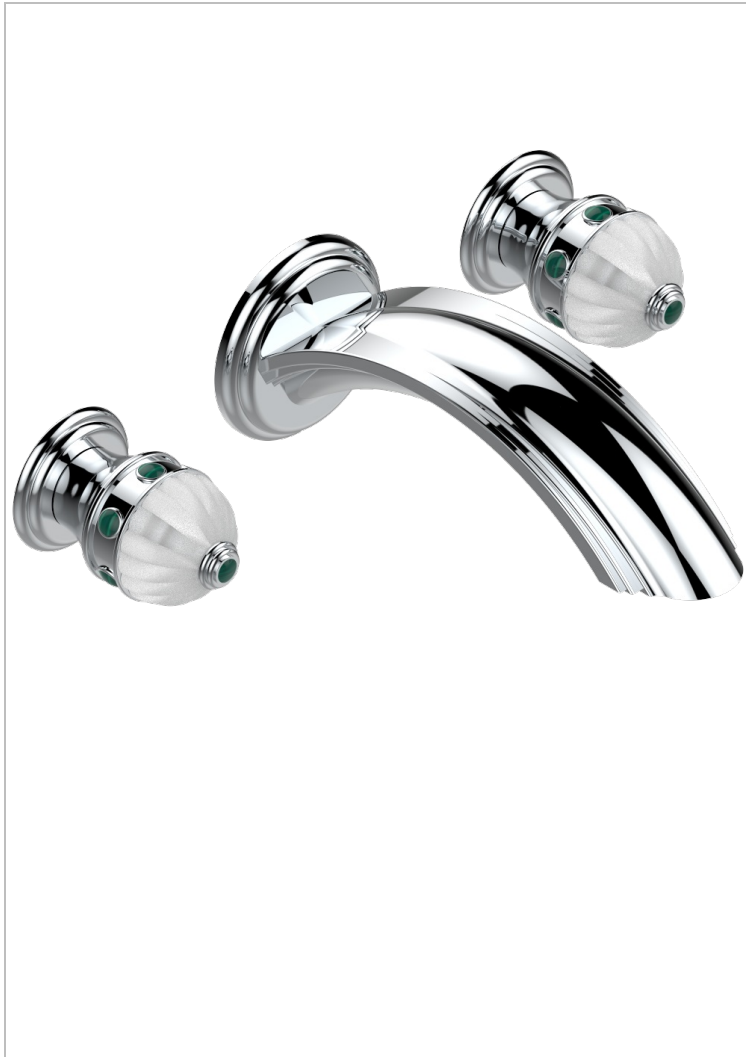

CHEVERNY MALACHITE

A1S-41SGB

Trim for wall mounted 3-hole bath set only

51605

16/12/2013

CHARACTERISTIC

- Cheverny Malachite
- Trim for wall mounted 3-hole bath set only

RELATED SKU'S

- Ref. G00-40AM/US Rough parts for wall set (one counter clockwise and one clockwise cartridges)

AVAILABLE FINITIONS

Black ceram - D30
Blush PVD - H62
Brass color PVD - H49
Brown bronze color PVD - F33
Chrome polished - A02
Chrome polished / gold polished - G02

Gold color PVD - H52
Gold mat - F07
Gold polished - F01
Graphite PVD - H64
Matt Umber PVD - H67
Matt blush PVD - H60

Matt brass color PVD - H50
Matt brown bronze color PVD - F34
Matt chrome (American satin) - C02
Matt gold color PVD - H53
Matt graphite PVD - H65
Matt nickel (American satin) - C01

Matt nickel color PVD - H56
Nickel antique / Sovereign - H28
Nickel color PVD - H55
Nickel polished - B01
Soft gold - F30
Soft matt gold - F31

Umber PVD - H66