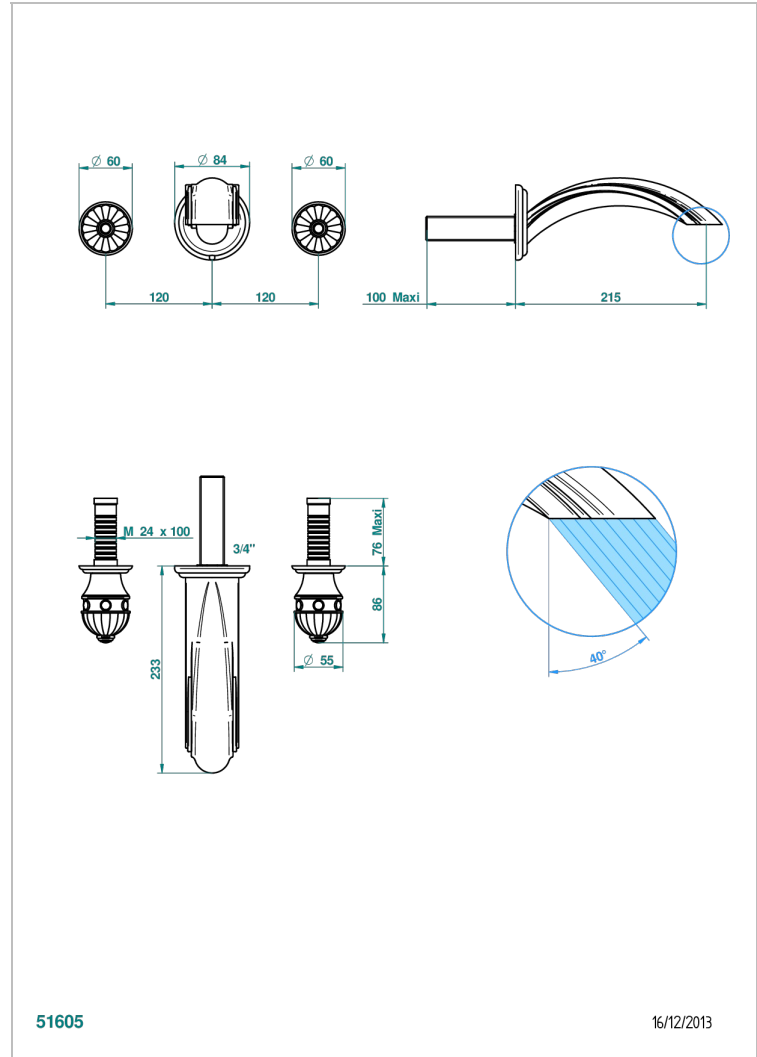

CHEVERNY MALACHITE

A1S-41SGB

Trim for wall mounted 3-hole bath set only

51605

16/12/2013

CHARACTERISTIC

- Cheverny Malachite
- Trim for wall mounted 3-hole bath set only

RELATED SKU'S

- Ref. G00-40AM/US Rough parts for wall set (one counter clockwise and one clockwise cartridges)

AVAILABLE FINITIONS

Black ceram - D30
Blush PVD - H62
Brass color PVD - H49
Brown bronze color PVD - F33
Chrome polished - A02
Chrome polished / gold polished - G02

Matt nickel color PVD - H56
Nickel antique / Sovereign - H28
Nickel color PVD - H55
Nickel polished - B01
Soft gold - F30
Soft matt gold - F31

Umber PVD - H66