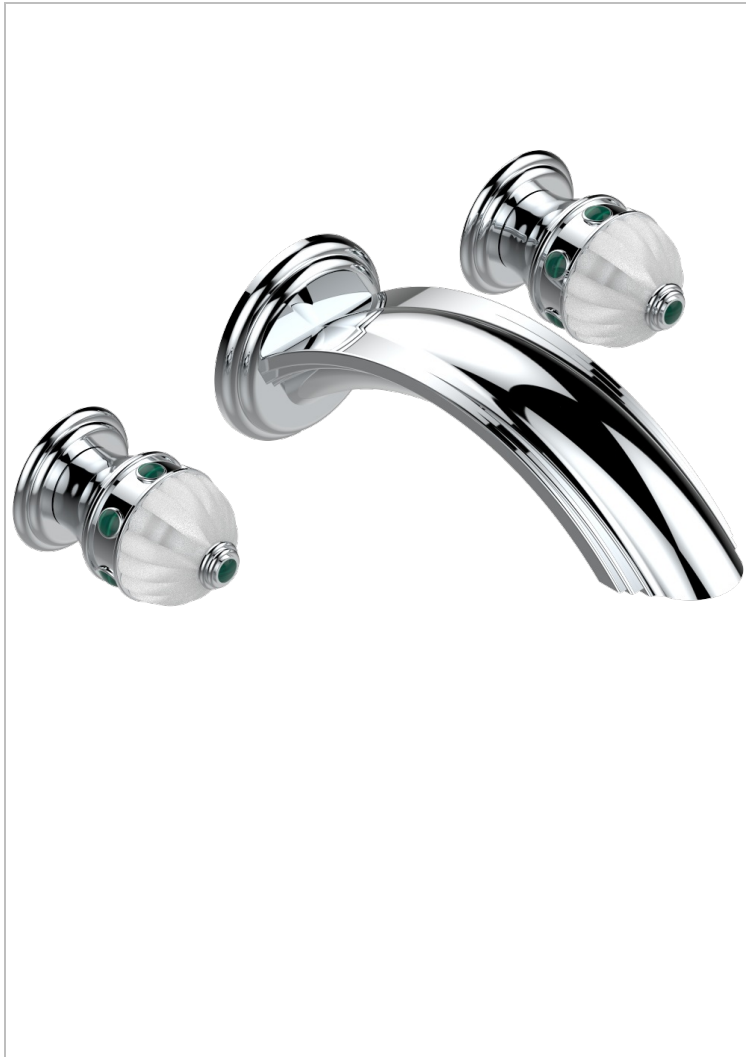

CHEVERNY MALACHITE

A1S-41SGB

Trim for wall mounted 3-hole bath set only

CHARACTERISTIC

- Cheverny Malachite
- Trim for wall mounted 3-hole bath set only

RELATED SKU'S

- Ref. G00-40AM/US Rough parts for wall set (one counter clockwise and one clockwise cartridges)

AVAILABLE FINITIONS

Black ceram - D30
Blush PVD - H62
Brass color PVD - H49
Brown bronze color PVD - F33
Chrome polished - A02
Chrome polished / gold polished - G02

Gold color PVD - H52
Gold mat - F07
Gold polished - F01
Graphite PVD - H64
Matt Umber PVD - H67
Matt blush PVD - H60

Matt brass color PVD - H50
Matt brown bronze color PVD - F34
Matt chrome (American satin) - C02
Matt gold color PVD - H53
Matt graphite PVD - H65
Matt nickel (American satin) - C01

Matt nickel color PVD - H56
Nickel antique / Sovereign - H28
Nickel color PVD - H55
Nickel polished - B01
Soft gold - F30
Soft matt gold - F31