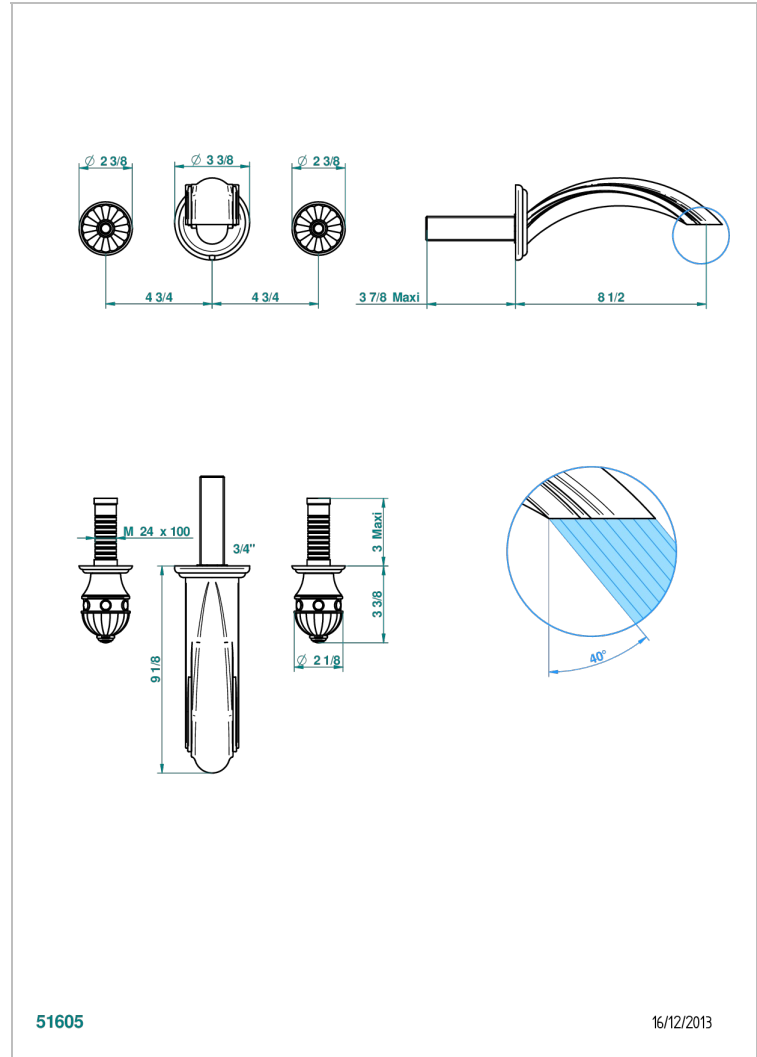

CHEVERNY MALACHITE

A1S-41SGB

Trim for wall mounted 3-hole bath set only

CHARACTERISTIC

- Cheverny Malachite
- Trim for wall mounted 3-hole bath set only

RELATED SKU'S

- Ref. G00-40AM/US Rough parts for wall set (one counter clockwise and one clockwise cartridges)

AVAILABLE FINITIONS

Black ceram - D30
Blush PVD - H62
Brass color PVD - H49
Brown bronze color PVD - F33
Chrome polished - A02
Chrome polished / gold polished - G02

Gold color PVD - H52
Gold mat - F07
Gold polished - F01
Graphite PVD - H64
Matt Umber PVD - H67
Matt blush PVD - H60

Umber PVD - H66