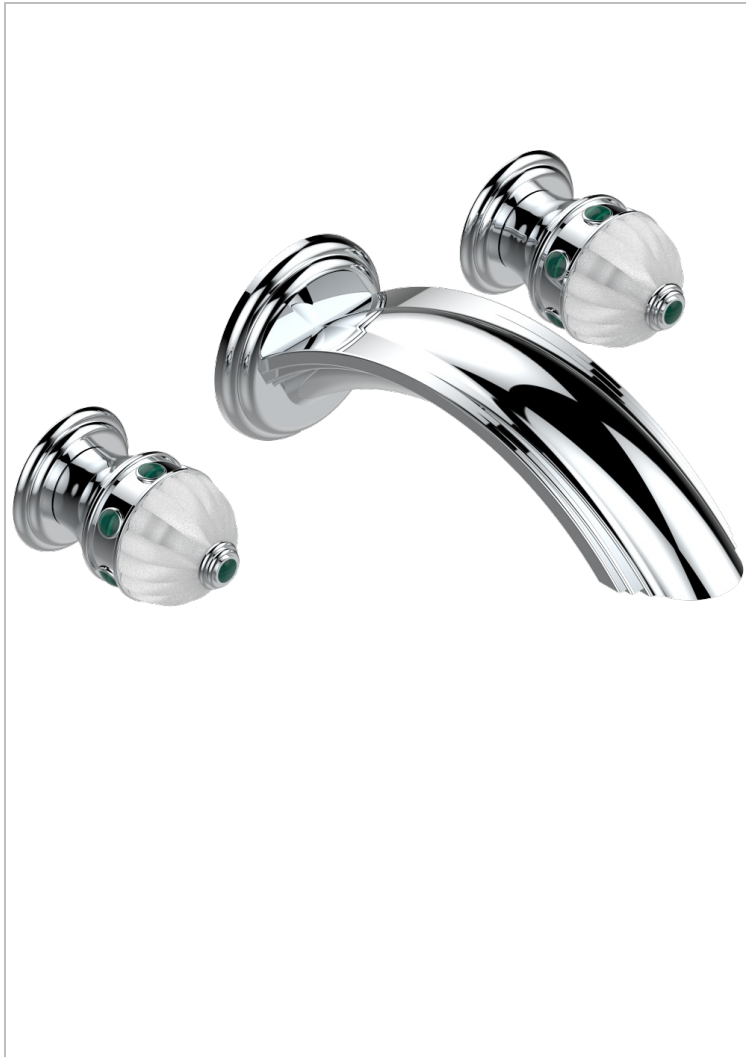

# CHEVERNY MALACHITE

A1S-40SGBUS

Trim for wall mounted 3-hole lavatory set only

THG<sup>®</sup>  
PARIS

51605

16/12/2013

## CHARACTERISTIC

- Cheverny Malachite
- Trim for wall mounted 3-hole lavatory set only

## RELATED SKU'S

- Ref. G00-40AM/US Rough parts for wall set (one counter clockwise and one clockwise cartridges)

Matt brass color PVD - H50  
Matt brown bronze color PVD - F34  
Matt chrome (American satin) - C02  
Matt gold color PVD - H53  
Matt graphite PVD - H65  
Matt nickel (American satin) - C01

Matt nickel color PVD - H56  
Nickel antique / Sovereign - H28  
Nickel color PVD - H55  
Nickel polished - B01  
Soft gold - F30  
Soft matt gold - F31