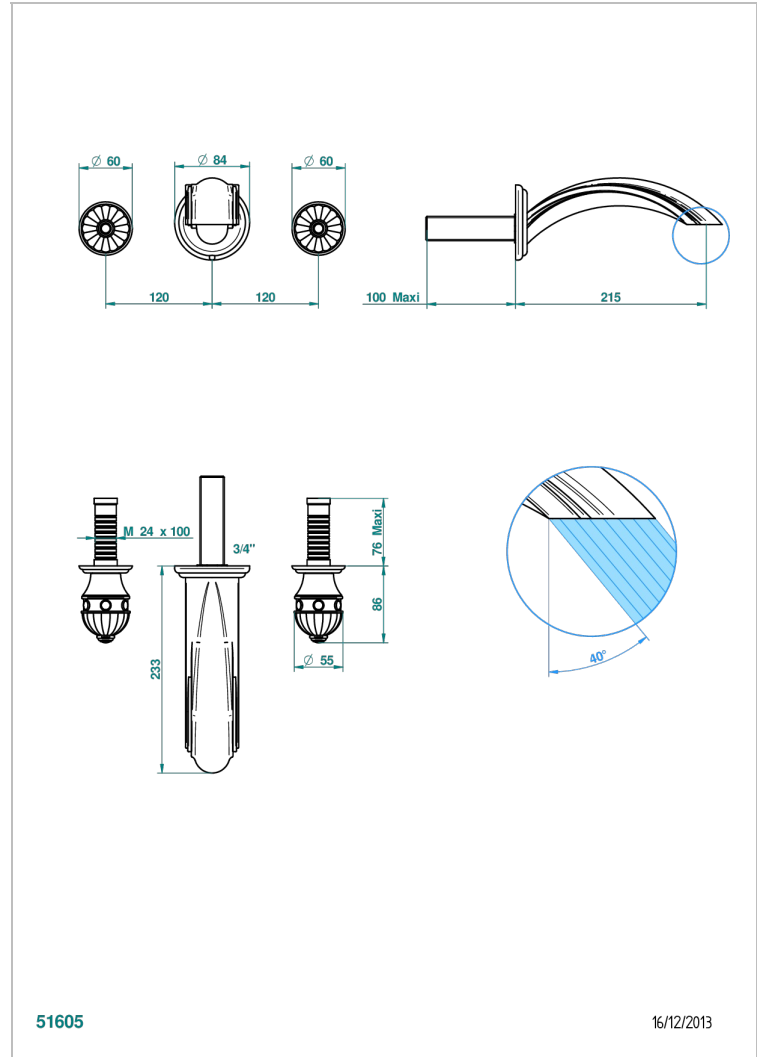

# CHEVERNY MALACHITE

A1S-40SGBUS

Trim for wall mounted 3-hole lavatory set only

THG<sup>®</sup>  
PARIS

51605

16/12/2013

## CHARACTERISTIC

- Cheverny Malachite
- Trim for wall mounted 3-hole lavatory set only

## RELATED SKU'S

- Ref. G00-40AM/US Rough parts for wall set (one counter clockwise and one clockwise cartridges)