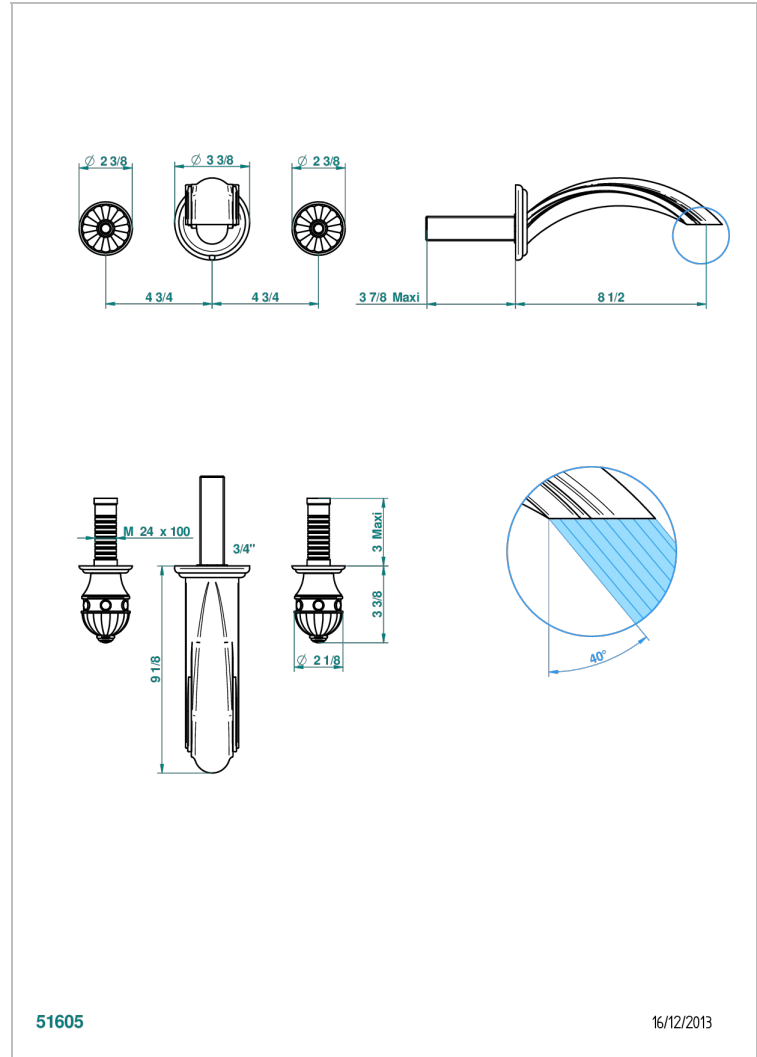

CHEVERNY MALACHITE

A1S-40SGBUS

Trim for wall mounted 3-hole lavatory set only

51605

16/12/2013

CHARACTERISTIC

- Cheverny Malachite
- Trim for wall mounted 3-hole lavatory set only

RELATED SKU'S

- Ref. G00-40AM/US Rough parts for wall set (one counter clockwise and one clockwise cartridges)

AVAILABLE FINITIONS

Black ceram - D30
Blush PVD - H62
Brass color PVD - H49
Brown bronze color PVD - F33
Chrome polished - A02
Chrome polished / gold polished - G02

Matt nickel color PVD - H56
Nickel antique / Sovereign - H28
Nickel color PVD - H55
Nickel polished - B01
Soft gold - F30
Soft matt gold - F31

Umber PVD - H66