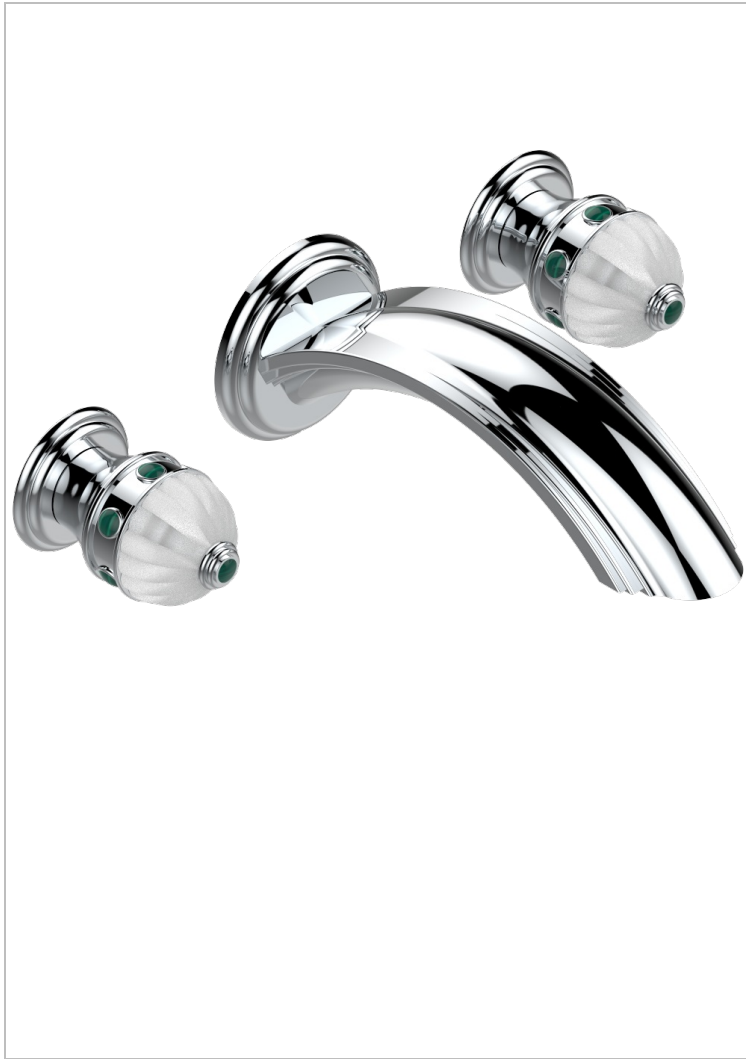

# CHEVERNY MALACHITE

A1S-40SGB

Trim only for wall mounted 3-hole basin mixer

THG<sup>®</sup>  
PARIS

## CHARACTERISTIC

- Cheverny Malachite
- Trim only for wall mounted 3-hole basin mixer

## RELATED SKU'S

- Ref. G00-40AC Rough parts for wall mounted 3 hole mixer, cross handle version
- Ref. G00-40AM Rough parts for wall mounted 3 hole mixer, lever handle version

## AVAILABLE FINITIONS

Antique nickel - H28  
Black ceram - D30  
Blush PVD - H62  
Brass color PVD - H49  
Brown bronze color PVD - F33  
Gold color PVD - H52

Graphite PVD - H64  
Matt Umber PVD - H67  
Matt blush PVD - H60  
Matt brass color PVD - H50  
Matt brown bronze color PVD - F34  
Matt chrome - C02