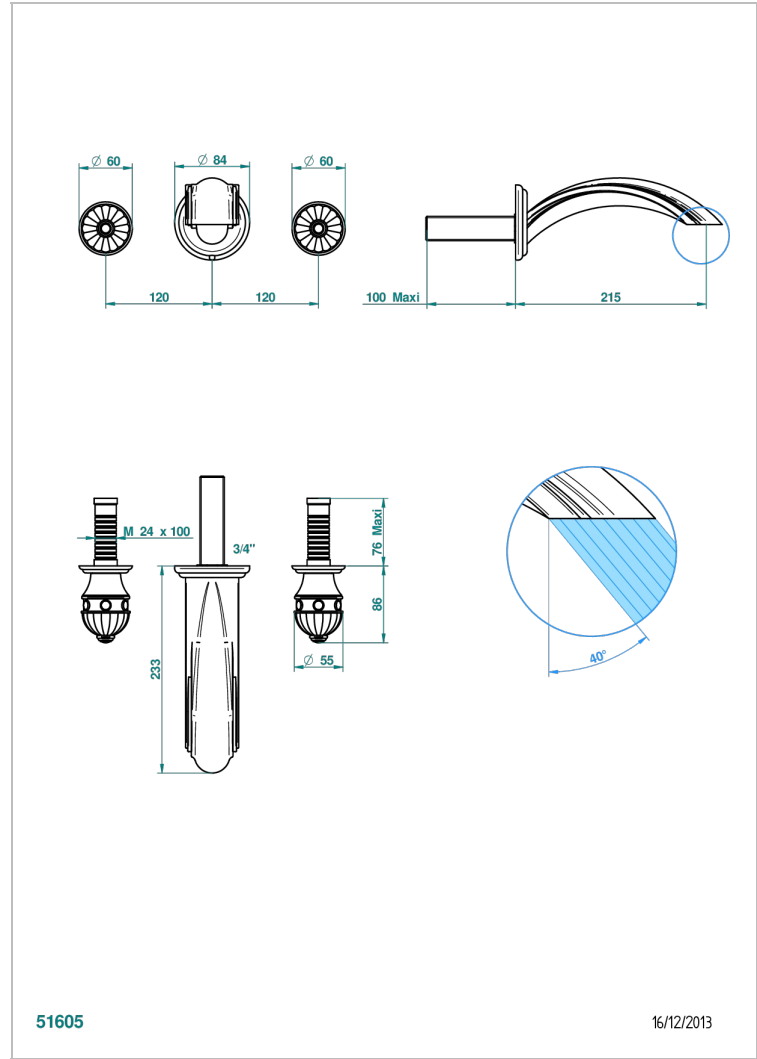

# CHEVERNY MALACHITE

A1S-40SGB

Trim only for wall mounted 3-hole basin mixer

THG<sup>®</sup>  
PARIS

## CHARACTERISTIC

- Cheverny Malachite
- Trim only for wall mounted 3-hole basin mixer

## RELATED SKU'S

- Ref. G00-40AC Rough parts for wall mounted 3 hole mixer, cross handle version
- Ref. G00-40AM Rough parts for wall mounted 3 hole mixer, lever handle version

## AVAILABLE FINITIONS

Antique nickel - H28  
Black ceram - D30  
Blush PVD - H62  
Brass color PVD - H49  
Brown bronze color PVD - F33  
Gold color PVD - H52

Graphite PVD - H64  
Matt Umber PVD - H67  
Matt blush PVD - H60  
Matt brass color PVD - H50  
Matt brown bronze color PVD - F34  
Matt chrome - C02