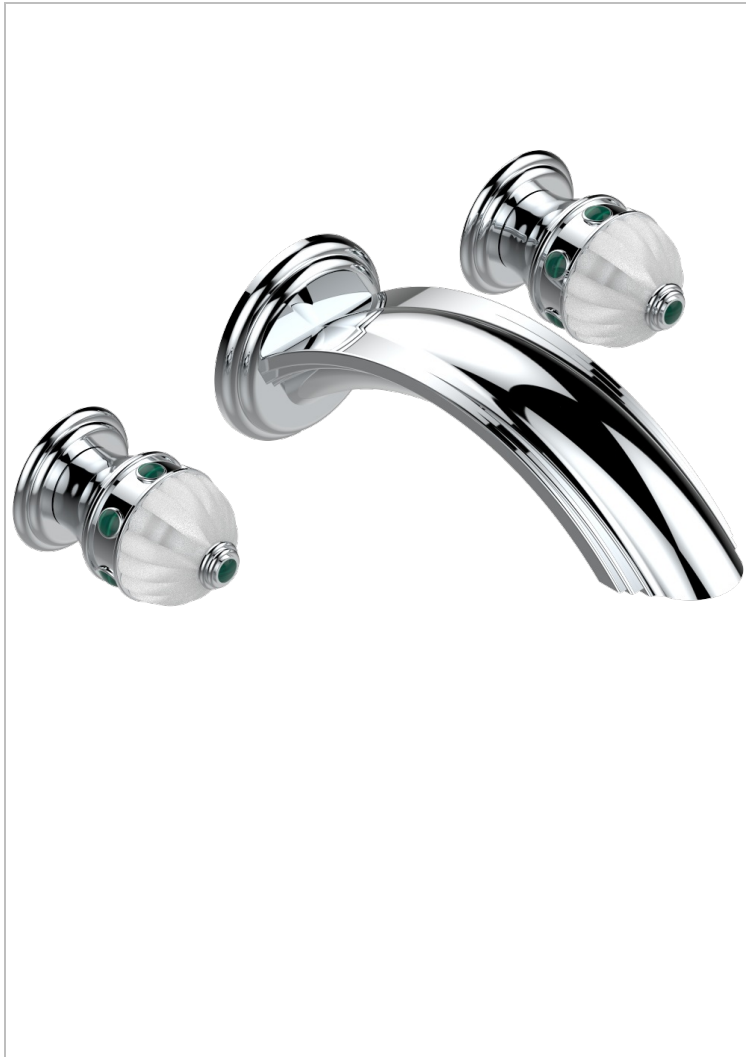

# CHEVERNY MALACHITE

A1S-40SGB

Trim only for wall mounted 3-hole basin mixer

THG<sup>®</sup>  
PARIS

## CHARACTERISTIC

- Cheverny Malachite
- Trim only for wall mounted 3-hole basin mixer

## RELATED SKU'S

- Ref. G00-40AC Rough parts for wall mounted 3 hole mixer, cross handle version
- Ref. G00-40AM Rough parts for wall mounted 3 hole mixer, lever handle version

## AVAILABLE FINITIONS

Antique nickel - H28  
Black ceram - D30  
Blush PVD - H62  
Brass color PVD - H49  
Brown bronze color PVD - F33  
Gold color PVD - H52

Graphite PVD - H64  
Matt Umber PVD - H67  
Matt blush PVD - H60  
Matt brass color PVD - H50  
Matt brown bronze color PVD - F34  
Matt chrome - C02