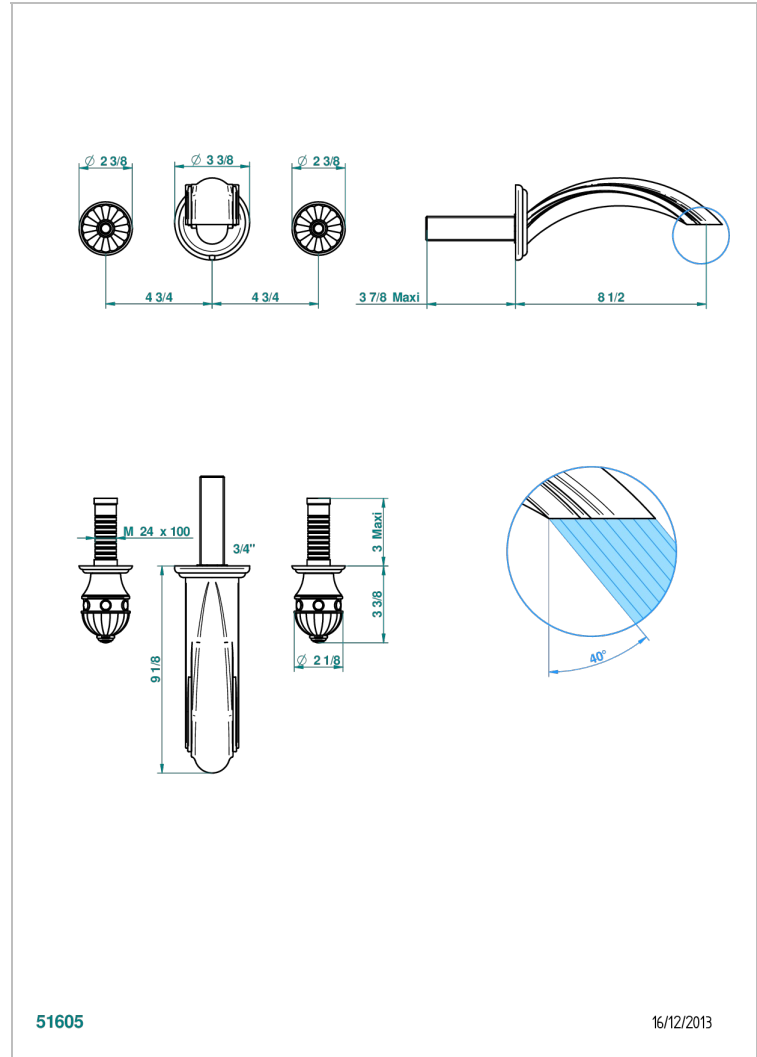

# CHEVERNY MALACHITE

A1S-40SGB

Trim only for wall mounted 3-hole basin mixer

THG<sup>®</sup>  
PARIS

## CHARACTERISTIC

- Cheverny Malachite
- Trim only for wall mounted 3-hole basin mixer

## RELATED SKU'S

- Ref. G00-40AC Rough parts for wall mounted 3 hole mixer, cross handle version
- Ref. G00-40AM Rough parts for wall mounted 3 hole mixer, lever handle version

## AVAILABLE FINITIONS

Antique nickel - H28  
Black ceram - D30  
Blush PVD - H62  
Brass color PVD - H49  
Brown bronze color PVD - F33  
Gold color PVD - H52

Graphite PVD - H64  
Matt Umber PVD - H67  
Matt blush PVD - H60  
Matt brass color PVD - H50  
Matt brown bronze color PVD - F34  
Matt chrome - C02