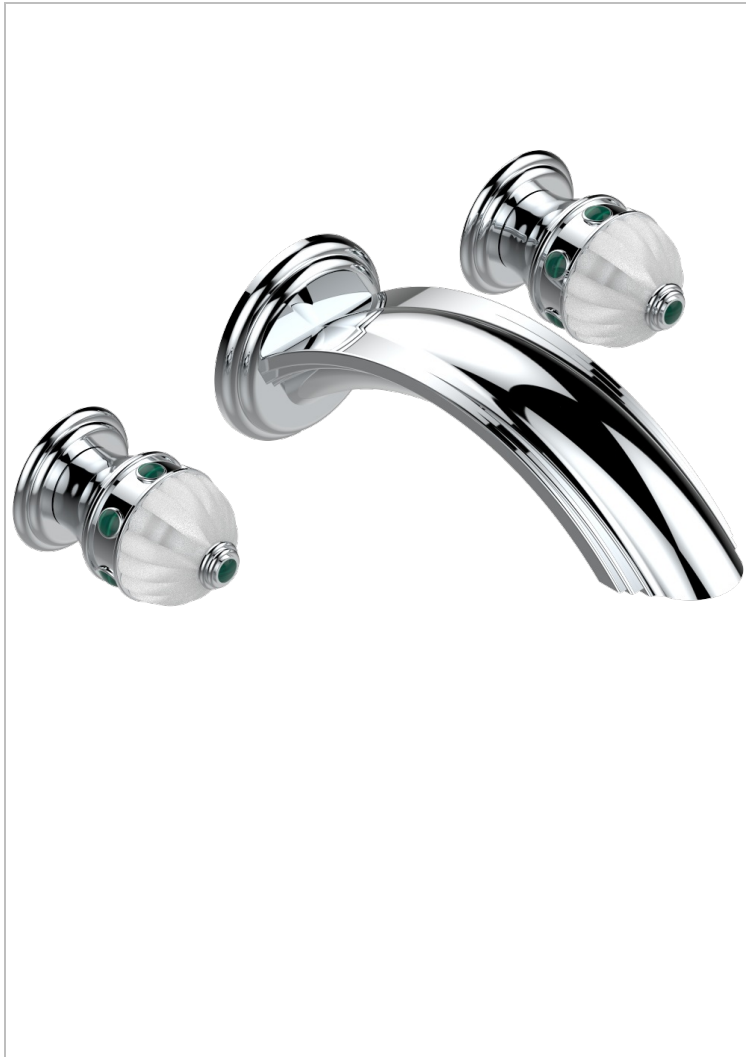

CHEVERNY MALAQUITA

A1S-40SGB

Trim only for wall mounted 3-hole basin mixer

THG[®]
PARIS

CARACTERÍSTICAS

- Cheverny Malaquita
- Trim only for wall mounted 3-hole basin mixer

PRODUCTOS RELACIONADOS

- Ref. G00-40AC Rough parts for wall mounted 3 hole mixer, cross handle version
- Ref. G00-40AM Rough parts for wall mounted 3 hole mixer, lever handle version

ACABADOS DISPONIBLES

Cerámica negra mate - D30
Cromo - A02
Cromo / dorado - G02
Cromo mate - C02
Dorado - F01
Dorado mate - F07

Dorado pálido - F30
Dorado pálido mate (sin barniz) - F31
Níquel - B01
Níquel mate - C01
Níquel viejo - H28
Pvd blush - H62

Pvd blush mate - H60
Pvd color latón - H49
Pvd color latón mate - H50
Pvd color níquel - H55
Pvd color níquel mate - H56
Pvd color oro - H52

Pvd color oro mate - H53
Pvd grafito - H64
Pvd grafito mate - H65
Pvd marrón bronce - F33
Pvd marrón bronce mate - F34
Pvd umber - H66