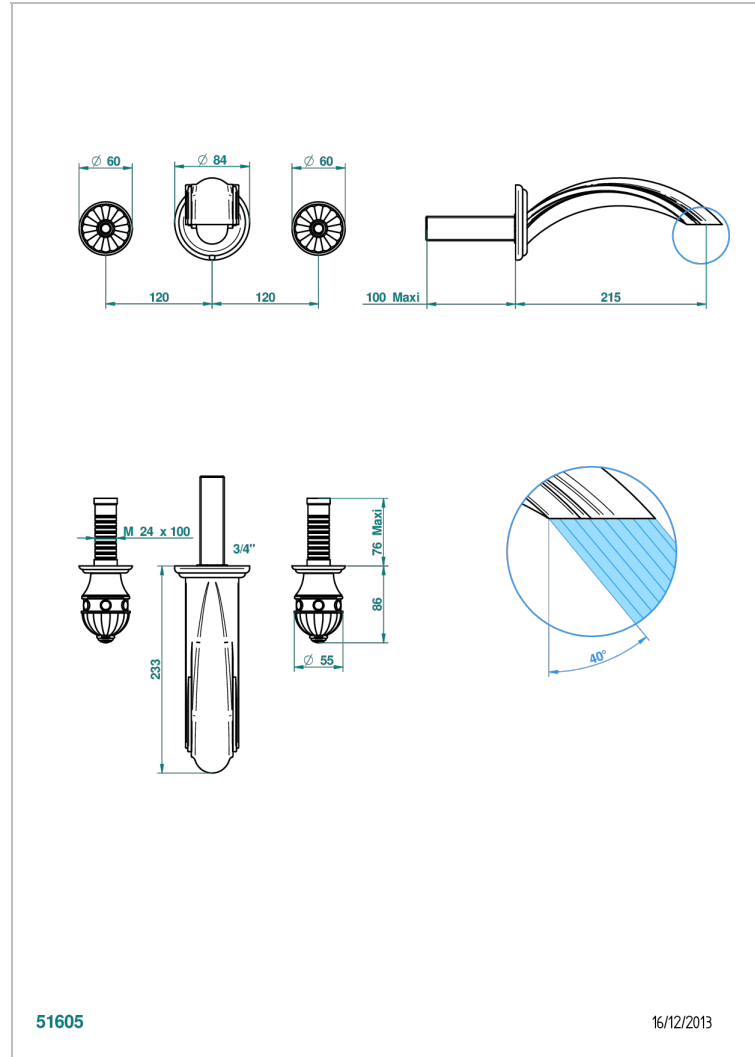

CHEVERNY MALAQUITA

A1S-40SGB

Trim only for wall mounted 3-hole basin mixer

THG[®]
PARIS

CARACTERÍSTICAS

- Cheverny Malaquita
- Trim only for wall mounted 3-hole basin mixer

PRODUCTOS RELACIONADOS

- Ref. G00-40AC Rough parts for wall mounted 3 hole mixer, cross handle version
- Ref. G00-40AM Rough parts for wall mounted 3 hole mixer, lever handle version

ACABADOS DISPONIBLES

Cerámica negra mate - D30
Cromo - A02
Cromo / dorado - G02
Cromo mate - C02
Dorado - F01
Dorado mate - F07

Dorado pálido - F30
Dorado pálido mate (sin barniz) - F31
Níquel - B01
Níquel mate - C01
Níquel viejo - H28
Pvd blush - H62