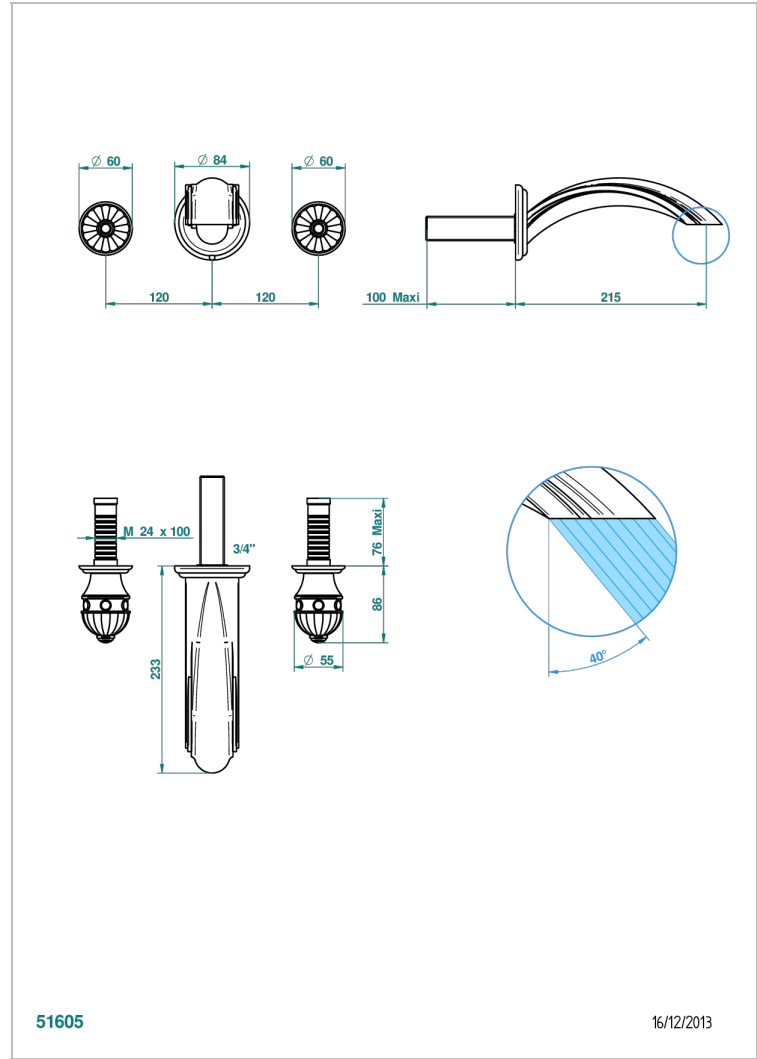

CHEVERNY MALACHITE

A1S-40SGB

Trim only for wall mounted 3-hole basin mixer

THG[®]
PARIS

51605

16/12/2013

CHARACTERISTIC

- Cheverny Malachite
- Trim only for wall mounted 3-hole basin mixer

RELATED SKU'S

- Ref. G00-40AC Rough parts for wall mounted 3 hole mixer, cross handle version
- Ref. G00-40AM Rough parts for wall mounted 3 hole mixer, lever handle version

AVAILABLE FINITIONS

Antique nickel - H28
Black ceram - D30
Blush PVD - H62
Brass color PVD - H49
Brown bronze color PVD - F33
Gold color PVD - H52