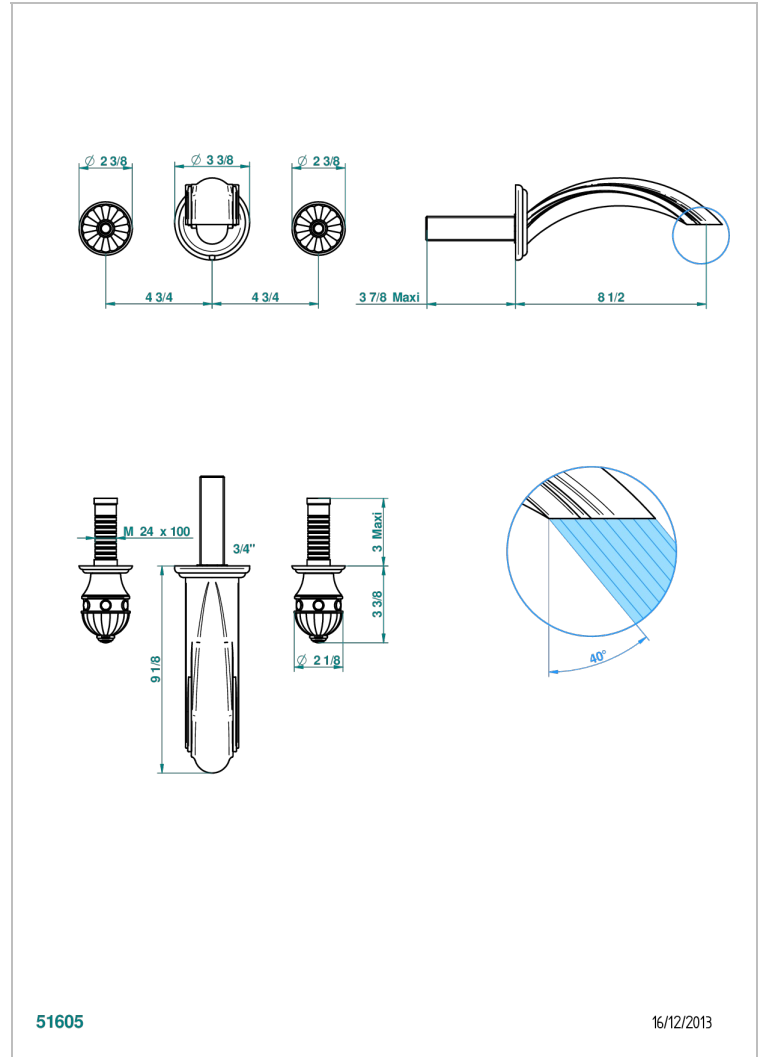

CHEVERNY MALAQUITA

A1S-40SGB

Trim only for wall mounted 3-hole basin mixer

THG[®]
PARIS

CARACTERÍSTICAS

- Cheverny Malaquita
- Trim only for wall mounted 3-hole basin mixer

PRODUCTOS RELACIONADOS

- Ref. G00-40AC Rough parts for wall mounted 3 hole mixer, cross handle version
- Ref. G00-40AM Rough parts for wall mounted 3 hole mixer, lever handle version

ACABADOS DISPONIBLES

Cerámica negra mate - D30
Cromo - A02
Cromo / dorado - G02
Cromo mate - C02
Dorado - F01
Dorado mate - F07

Dorado pálido - F30
Dorado pálido mate (sin barniz) - F31
Níquel - B01
Níquel mate - C01
Níquel viejo - H28
Pvd blush - H62