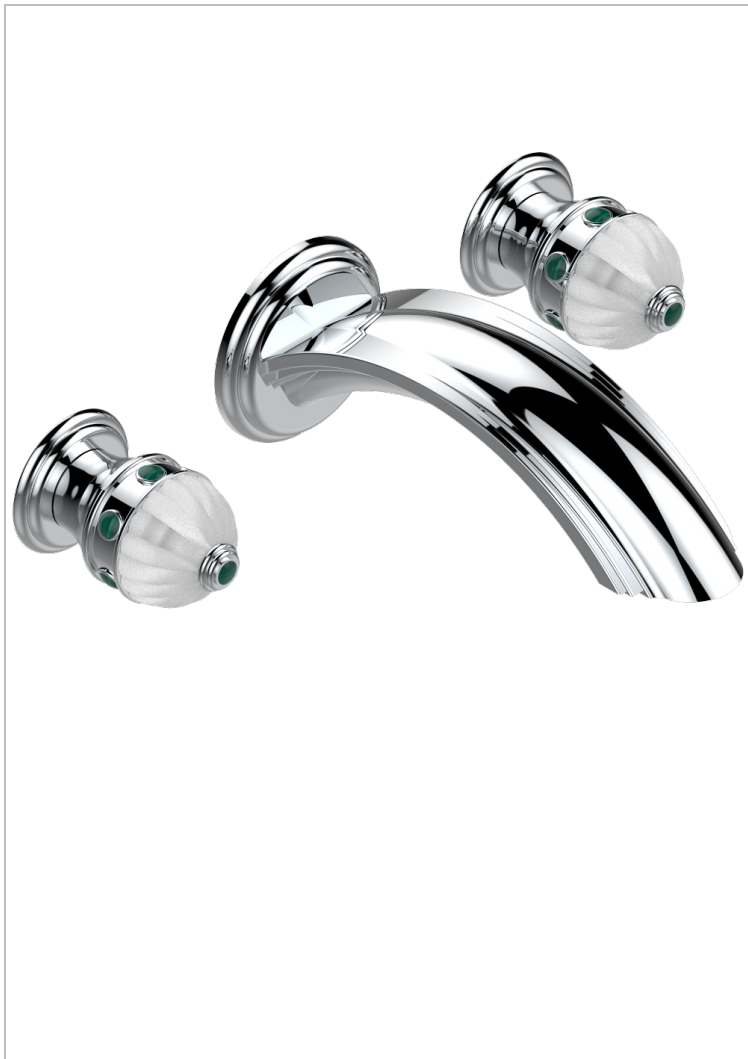

# AMBOISE MALACHITE

A1J-41SGB

Trim for wall mounted 3-hole bath set only

## CHARACTERISTIC

- Amboise Malachite
- Trim for wall mounted 3-hole bath set only

## RELATED SKU'S

- Ref. G00-40AM/US Rough parts for wall set (one counter clockwise and one clockwise cartridges)

Matt brass color PVD - H50  
Matt brown bronze color PVD - F34  
Matt chrome (American satin) - C02  
Matt gold color PVD - H53  
Matt graphite PVD - H65  
Matt nickel (American satin) - C01

Matt nickel color PVD - H56  
Nickel antique / Sovereign - H28  
Nickel color PVD - H55  
Nickel polished - B01  
Soft gold - F30  
Soft matt gold - F31