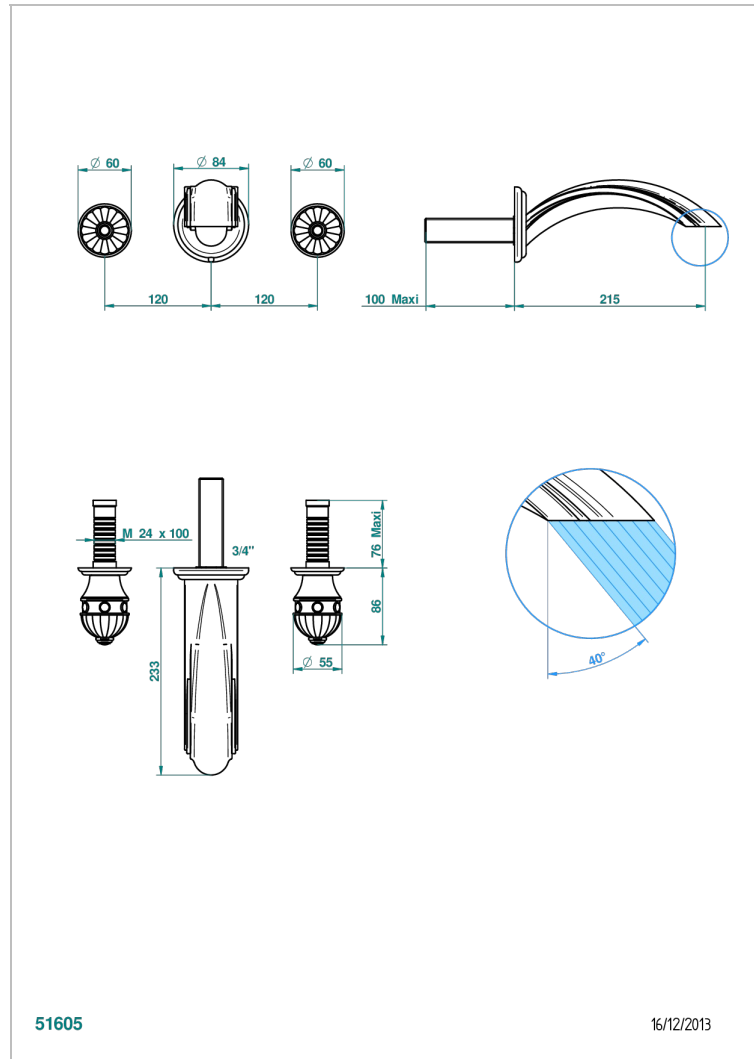

# AMBOISE MALACHITE

A1J-41SGB

Trim for wall mounted 3-hole bath set only

## CHARACTERISTIC

- Amboise Malachite
- Trim for wall mounted 3-hole bath set only

## RELATED SKU'S

- Ref. G00-40AM/US Rough parts for wall set (one counter clockwise and one clockwise cartridges)