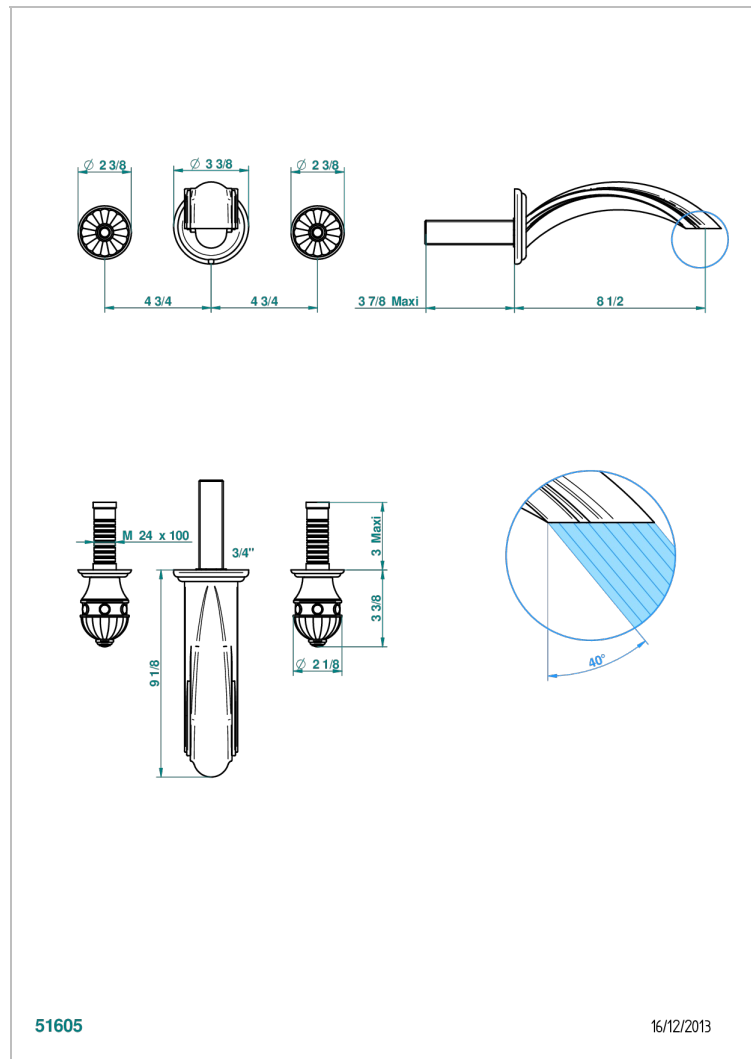

AMBOISE MALACHITE

A1J-41SGB

Trim for wall mounted 3-hole bath set only

THG[®]
PARIS

51605

16/12/2013

CHARACTERISTIC

- Amboise Malachite
- Trim for wall mounted 3-hole bath set only

RELATED SKU'S

- Ref. G00-40AM/US Rough parts for wall set (one counter clockwise and one clockwise cartridges)

AVAILABLE FINITIONS

Black ceram - D30

Blush PVD - H62

Brass color PVD - H49

Brown bronze color PVD - F33

Nickel antique / Sovereign - H28

Nickel color PVD - H55

Nickel polished - B01

Soft gold - F30

Soft matt gold - F31

Umber PVD - H66