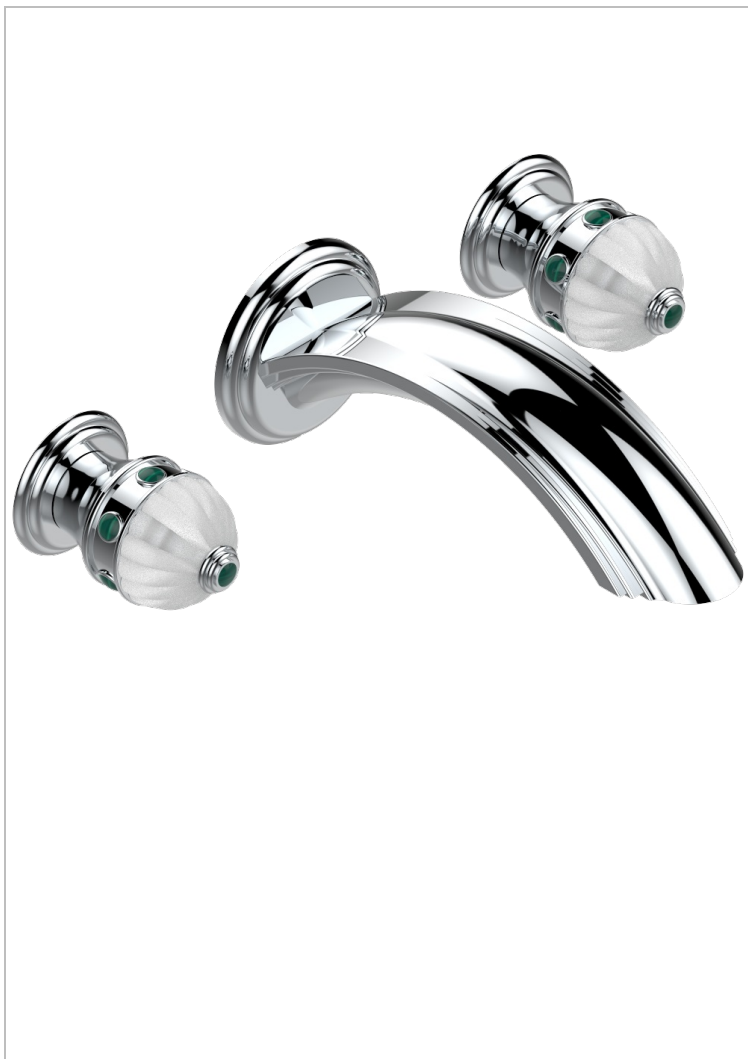

AMBOISE MALACHITE

A1J-41SGB

Trim for wall mounted 3-hole bath set only

THG[®]
PARIS

51605

16/12/2013

CHARACTERISTIC

- Amboise Malachite
- Trim for wall mounted 3-hole bath set only

RELATED SKU'S

- Ref. G00-40AM/US Rough parts for wall set (one counter clockwise and one clockwise cartridges)

AVAILABLE FINITIONS

Black ceram - D30

Blush PVD - H62

Brass color PVD - H49

Brown bronze color PVD - F33

Chrome polished - A02

Chrome polished / gold polished - G02

Gold color PVD - H52

Gold mat - F07

Gold polished - F01

Graphite PVD - H64

Matt Umber PVD - H67

Matt blush PVD - H60

Nickel antique / Sovereign - H28

Nickel color PVD - H55

Nickel polished - B01

Soft gold - F30

Soft matt gold - F31

Umber PVD - H66