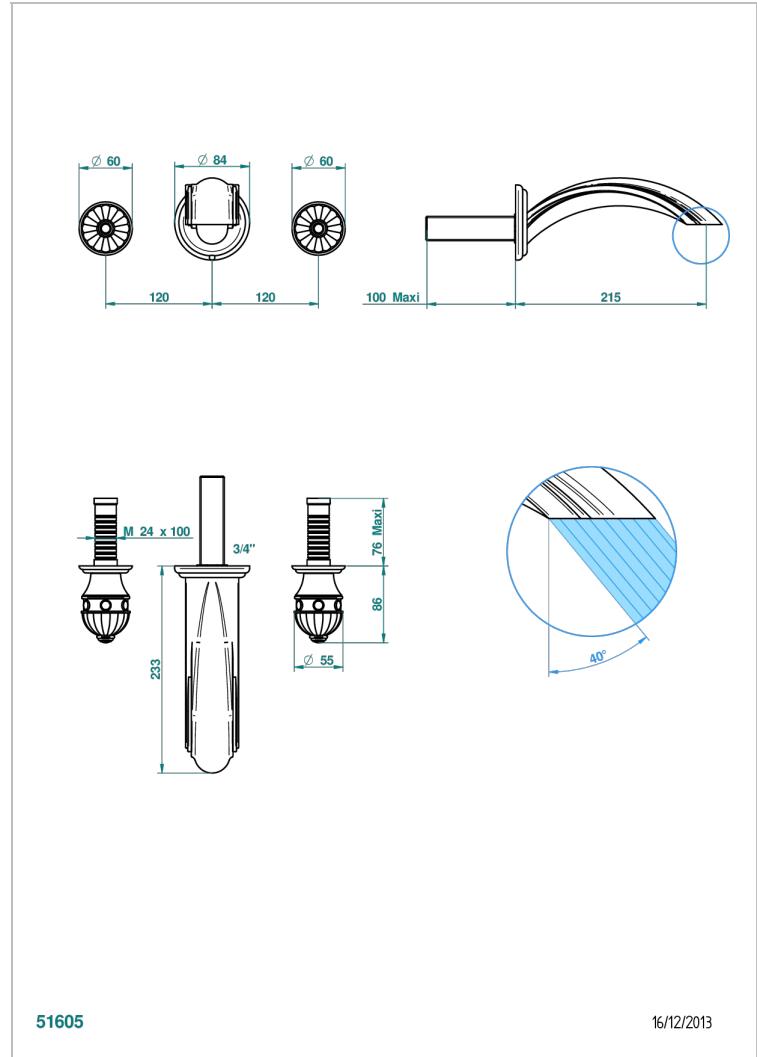

# AMBOISE MALAQUITA

A1J-41SGB

Trim only for wall mounted 3-hole bath mixer

THG<sup>®</sup>  
PARIS

## CARACTERÍSTICAS

- Amboise Malaquita
- Trim only for wall mounted 3-hole bath mixer

## PRODUCTOS RELACIONADOS

- Ref. G00-40AC Rough parts for wall mounted 3 hole mixer, cross handle version
- Ref. G00-40AM Rough parts for wall mounted 3 hole mixer, lever handle version