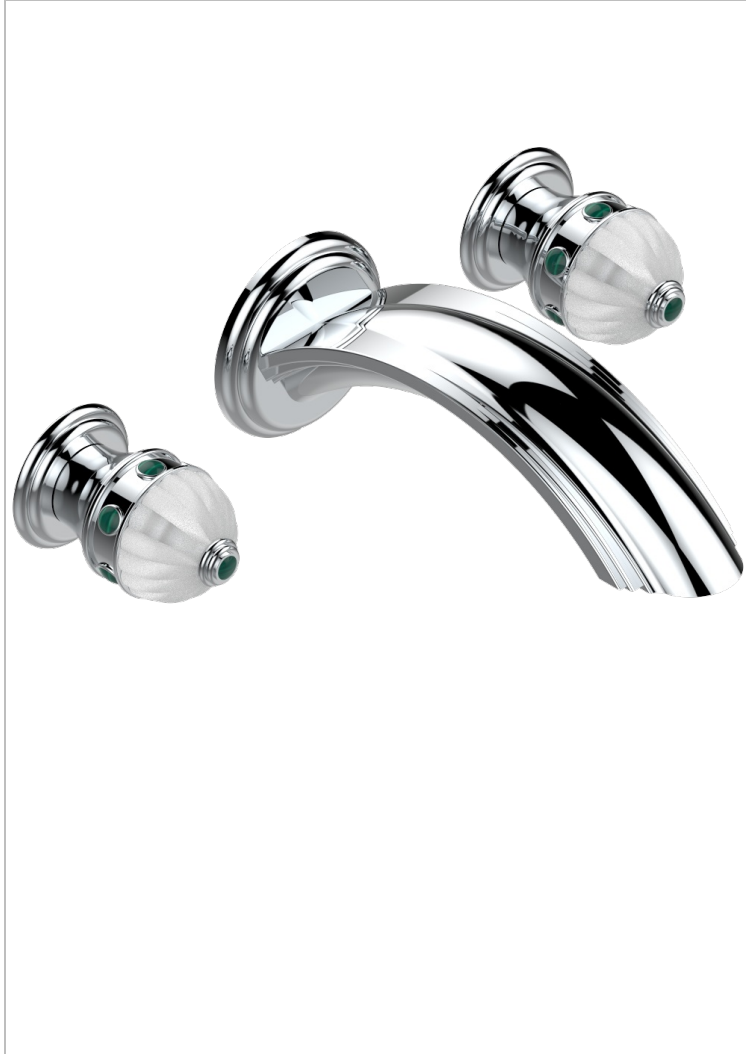

# AMBOISE MALAQUITA

A1J-41SGB

Trim only for wall mounted 3-hole bath mixer

THG<sup>®</sup>  
PARIS

## CARACTERÍSTICAS

- Amboise Malaquita
- Trim only for wall mounted 3-hole bath mixer

## PRODUCTOS RELACIONADOS

- Ref. G00-40AC Rough parts for wall mounted 3 hole mixer, cross handle version
- Ref. G00-40AM Rough parts for wall mounted 3 hole mixer, lever handle version

## ACABADOS DISPONIBLES

Cerámica negra mate - D30  
Cromo - A02  
Cromo / dorado - G02  
Cromo mate - C02  
Dorado - F01  
Dorado mate - F07

Dorado pálido - F30  
Dorado pálido mate (sin barniz) - F31  
Níquel - B01  
Níquel mate - C01  
Níquel viejo - H28  
Pvd blush - H62