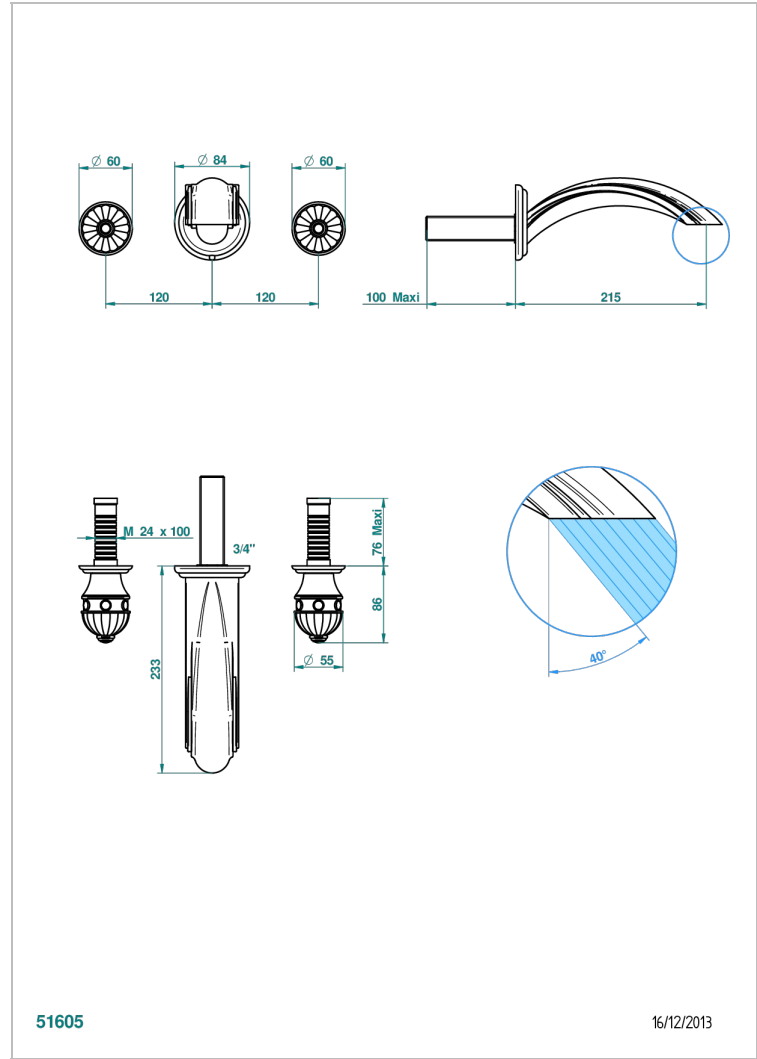

AMBOISE MALACHITE

A1J-41SGB

Trim only for wall mounted 3-hole bath mixer

THG[®]
PARIS

51605

16/12/2013

CHARACTERISTIC

- Amboise Malachite
- Trim only for wall mounted 3-hole bath mixer

RELATED SKU'S

- Ref. G00-40AC Rough parts for wall mounted 3 hole mixer, cross handle version
- Ref. G00-40AM Rough parts for wall mounted 3 hole mixer, lever handle version

AVAILABLE FINITIONS

Antique nickel - H28
Black ceram - D30
Blush PVD - H62
Brass color PVD - H49
Brown bronze color PVD - F33
Gold color PVD - H52