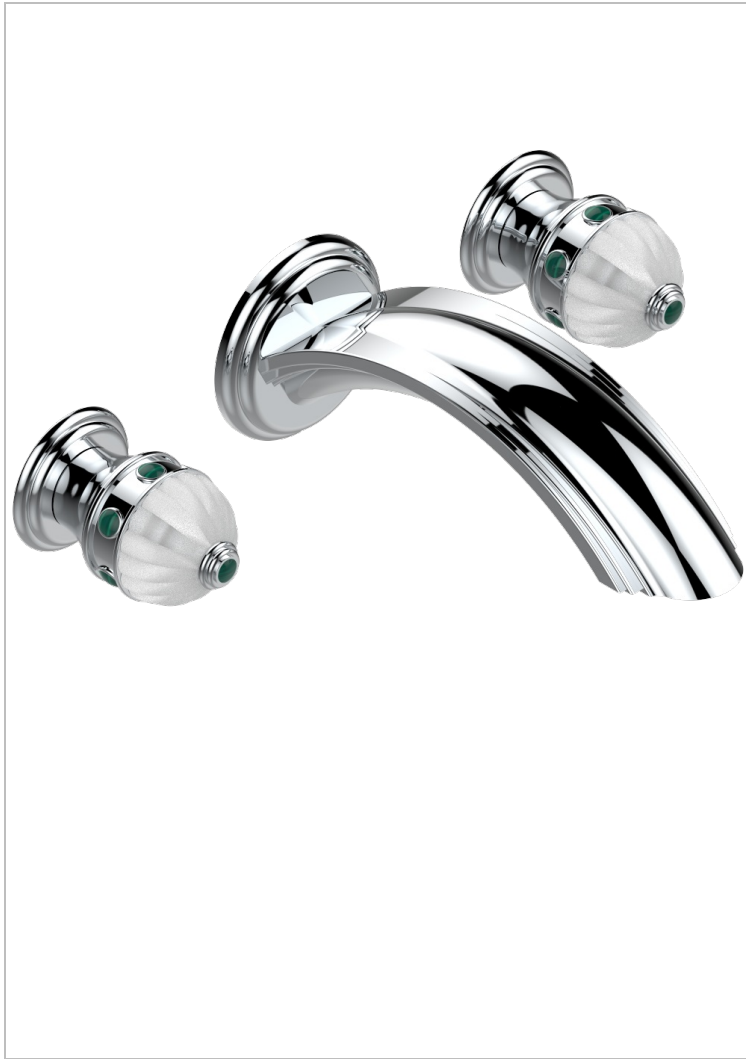

AMBOISE MALACHITE

A1J-41SGB

Trim only for wall mounted 3-hole bath mixer

THG[®]
PARIS

51605

16/12/2013

CHARACTERISTIC

- Amboise Malachite
- Trim only for wall mounted 3-hole bath mixer

RELATED SKU'S

- Ref. G00-40AC Rough parts for wall mounted 3 hole mixer, cross handle version
- Ref. G00-40AM Rough parts for wall mounted 3 hole mixer, lever handle version

AVAILABLE FINITIONS

Antique nickel - H28
Black ceram - D30
Blush PVD - H62
Brass color PVD - H49
Brown bronze color PVD - F33
Gold color PVD - H52

Graphite PVD - H64
Matt Umber PVD - H67
Matt blush PVD - H60
Matt brass color PVD - H50
Matt brown bronze color PVD - F34
Matt chrome - C02

Matt gold - F07
Matt gold color PVD - H53
Matt graphite PVD - H65
Matt nickel (color finish) - C01
Matt nickel color PVD - H56
Nickel color PVD - H55

Polished chrome (color finish) - A02
Polished chrome / Polished gold (color finish) - G02
Polished gold (color finish) - F01
Polished nickel - B01
Soft gold - F30
Soft matt gold - F31
Umber PVD - H66