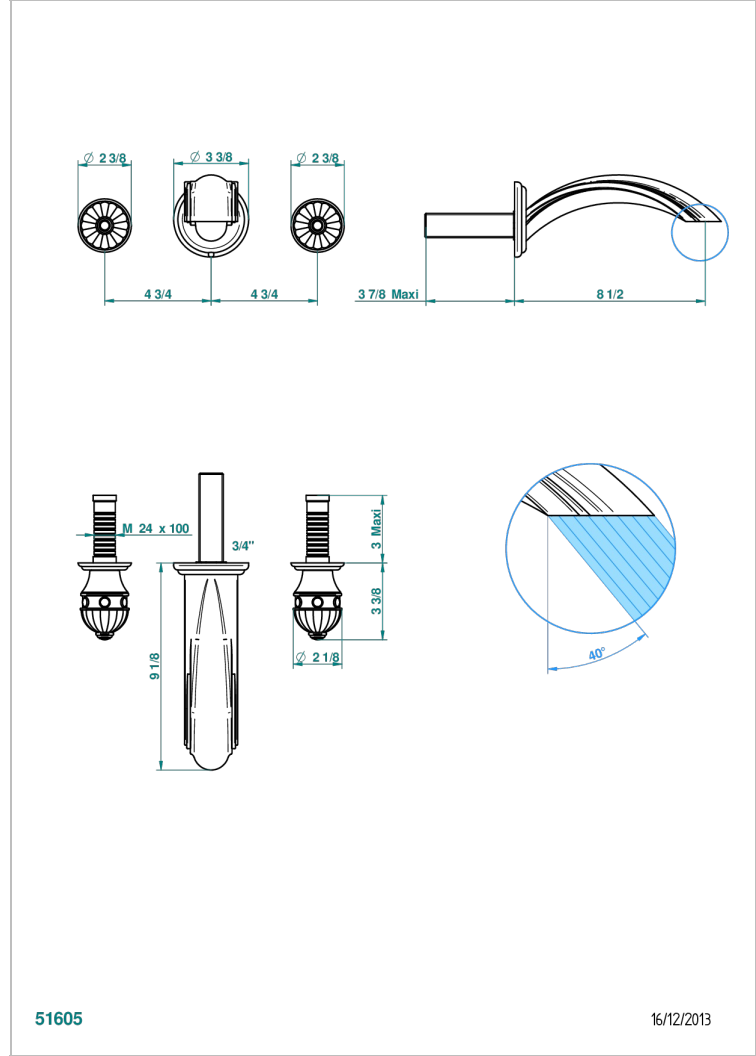

AMBOISE MALAQUITA

A1J-41SGB

Trim only for wall mounted 3-hole bath mixer

THG[®]
PARIS

CARACTERÍSTICAS

- Amboise Malaquita
- Trim only for wall mounted 3-hole bath mixer

PRODUCTOS RELACIONADOS

- Ref. G00-40AC Rough parts for wall mounted 3 hole mixer, cross handle version
- Ref. G00-40AM Rough parts for wall mounted 3 hole mixer, lever handle version

ACABADOS DISPONIBLES

Cerámica negra mate - D30
Cromo - A02
Cromo / dorado - G02
Cromo mate - C02
Dorado - F01
Dorado mate - F07

Dorado pálido - F30
Dorado pálido mate (sin barniz) - F31
Níquel - B01
Níquel mate - C01
Níquel viejo - H28
Pvd blush - H62