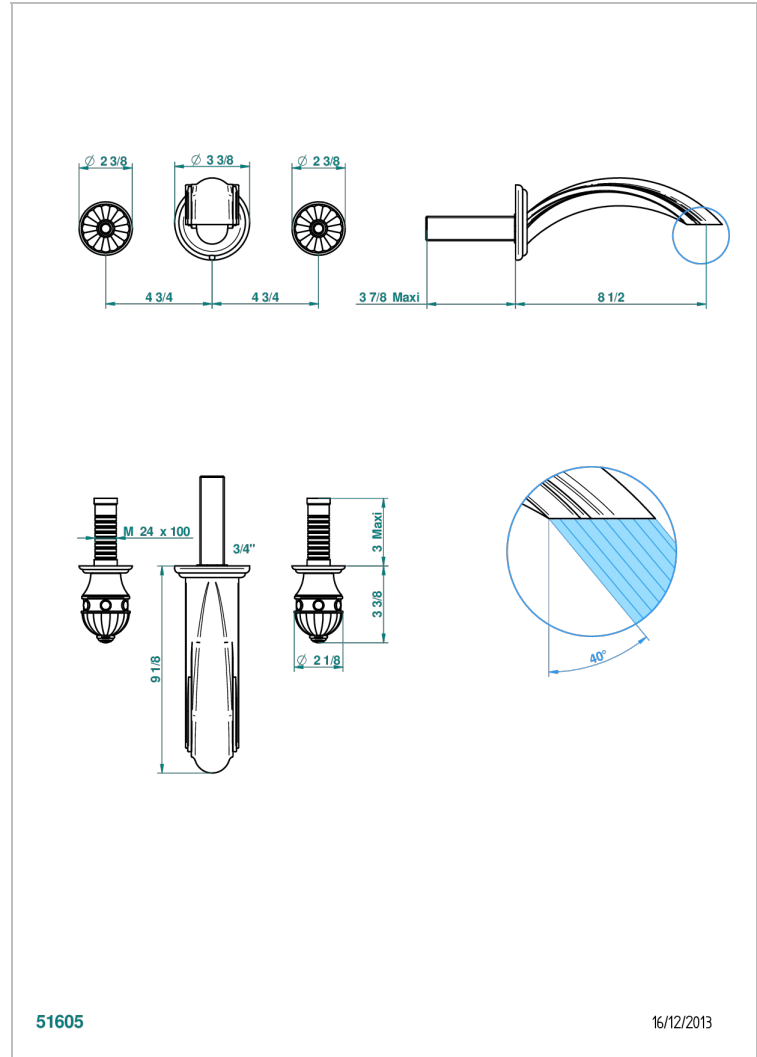

AMBOISE MALACHITE

A1J-41SGB

Trim only for wall mounted 3-hole bath mixer

THG[®]
PARIS

CHARACTERISTIC

- Amboise Malachite
- Trim only for wall mounted 3-hole bath mixer

RELATED SKU'S

- Ref. G00-40AC Rough parts for wall mounted 3 hole mixer, cross handle version
- Ref. G00-40AM Rough parts for wall mounted 3 hole mixer, lever handle version

AVAILABLE FINITIONS

Antique nickel - H28
Black ceram - D30
Blush PVD - H62
Brass color PVD - H49
Brown bronze color PVD - F33
Gold color PVD - H52

Graphite PVD - H64
Matt Umber PVD - H67
Matt blush PVD - H60
Matt brass color PVD - H50
Matt brown bronze color PVD - F34
Matt chrome - C02