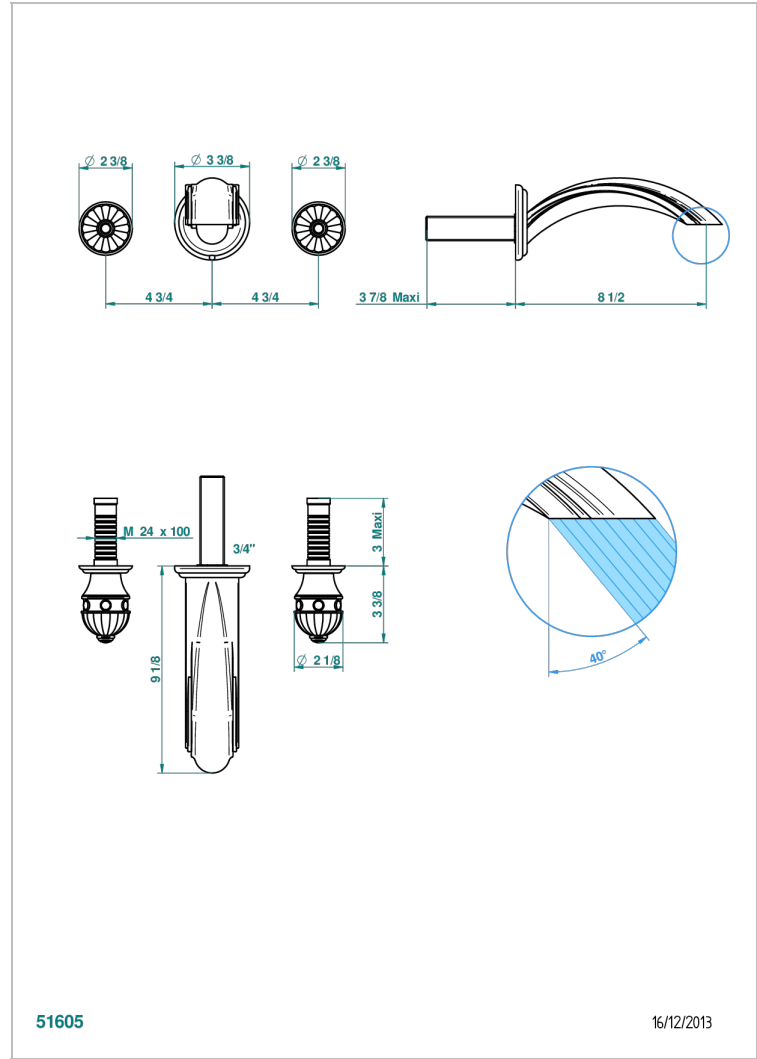

AMBOISE MALACHITE

A1J-41SGB

Trim only for wall mounted 3-hole bath mixer

THG[®]
PARIS

CHARACTERISTIC

- Amboise Malachite
- Trim only for wall mounted 3-hole bath mixer

RELATED SKU'S

- Ref. G00-40AC Rough parts for wall mounted 3 hole mixer, cross handle version
- Ref. G00-40AM Rough parts for wall mounted 3 hole mixer, lever handle version

AVAILABLE FINITIONS

Antique nickel - H28
Black ceram - D30
Blush PVD - H62
Brass color PVD - H49
Brown bronze color PVD - F33
Gold color PVD - H52

Graphite PVD - H64
Matt Umber PVD - H67
Matt blush PVD - H60
Matt brass color PVD - H50
Matt brown bronze color PVD - F34
Matt chrome - C02