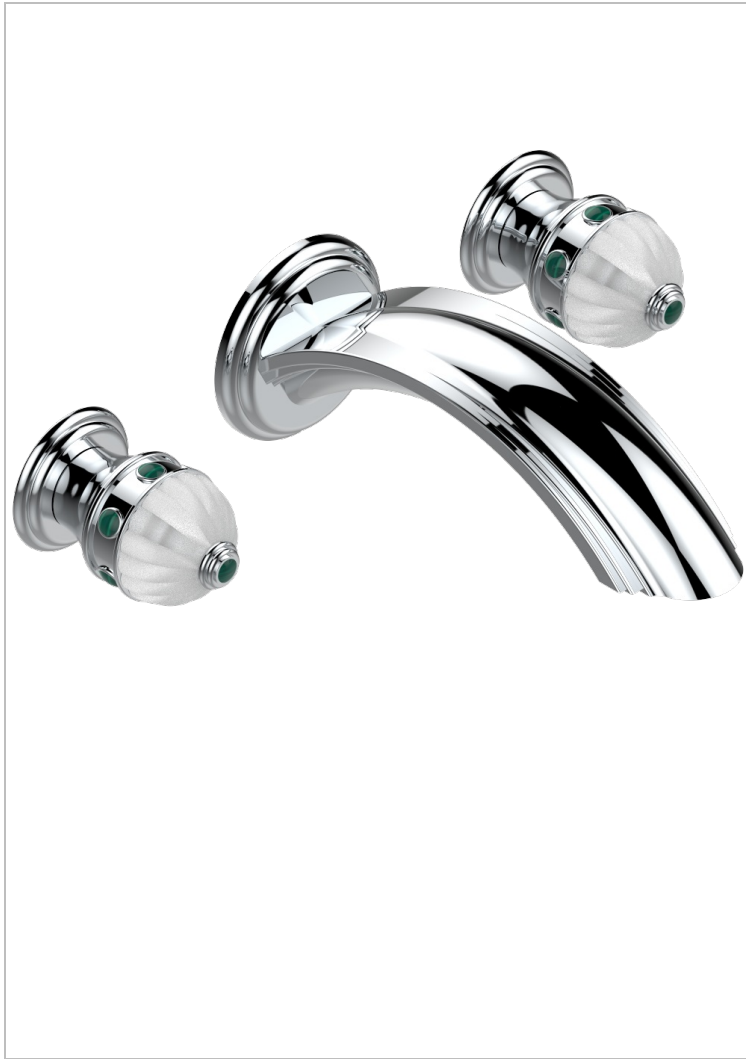

AMBOISE MALACHITE

A1J-41SGB

Trim only for wall mounted 3-hole bath mixer

THG[®]
PARIS

CHARACTERISTIC

- Amboise Malachite
- Trim only for wall mounted 3-hole bath mixer

RELATED SKU'S

- Ref. G00-40AC Rough parts for wall mounted 3 hole mixer, cross handle version
- Ref. G00-40AM Rough parts for wall mounted 3 hole mixer, lever handle version

AVAILABLE FINITIONS

Antique nickel - H28
Black ceram - D30
Blush PVD - H62
Brass color PVD - H49
Brown bronze color PVD - F33
Gold color PVD - H52

Graphite PVD - H64
Matt Umber PVD - H67
Matt blush PVD - H60
Matt brass color PVD - H50
Matt brown bronze color PVD - F34
Matt chrome - C02

Matt gold - F07
Matt gold color PVD - H53
Matt graphite PVD - H65
Matt nickel (color finish) - C01
Matt nickel color PVD - H56
Nickel color PVD - H55

Polished chrome (color finish) - A02
Polished chrome / Polished gold (color finish) - G02
Polished gold (color finish) - F01
Polished nickel - B01
Soft gold - F30
Soft matt gold - F31
Umber PVD - H66