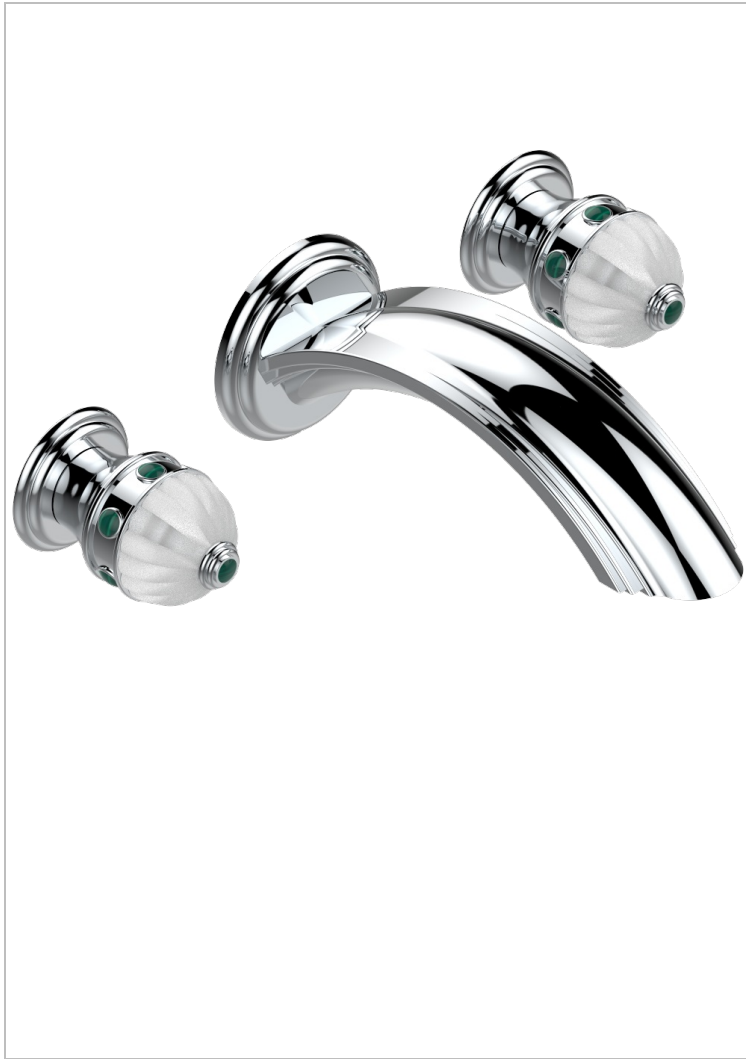

# AMBOISE MALACHITE

A1J-40SGB

Trim only for wall mounted 3-hole basin mixer

THG<sup>®</sup>  
PARIS

## CHARACTERISTIC

- Amboise Malachite
- Trim only for wall mounted 3-hole basin mixer

## RELATED SKU'S

- Ref. G00-40AC Rough parts for wall mounted 3 hole mixer, cross handle version
- Ref. G00-40AM Rough parts for wall mounted 3 hole mixer, lever handle version

## AVAILABLE FINITIONS

Antique nickel - H28  
Black ceram - D30  
Blush PVD - H62  
Brass color PVD - H49  
Brown bronze color PVD - F33  
Gold color PVD - H52

Graphite PVD - H64  
Matt Umber PVD - H67  
Matt blush PVD - H60  
Matt brass color PVD - H50  
Matt brown bronze color PVD - F34  
Matt chrome - C02