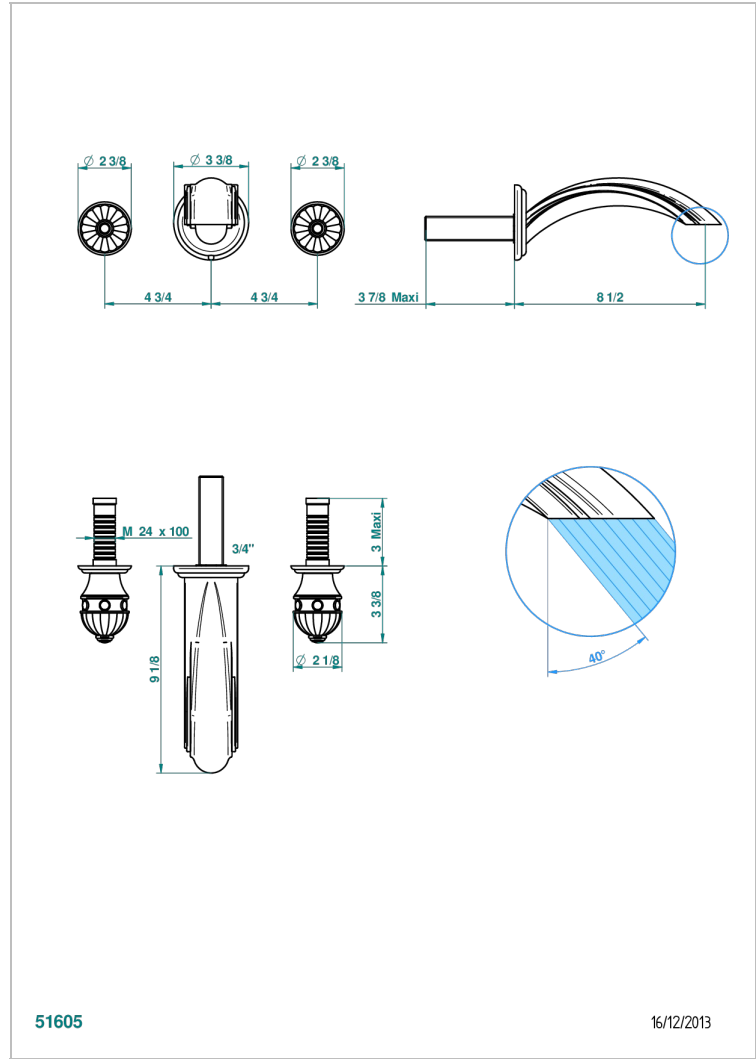

# AMBOISE MALACHITE

A1J-40SGB

Trim only for wall mounted 3-hole basin mixer

THG<sup>®</sup>  
PARIS

## CHARACTERISTIC

- Amboise Malachite
- Trim only for wall mounted 3-hole basin mixer

## RELATED SKU'S

- Ref. G00-40AC Rough parts for wall mounted 3 hole mixer, cross handle version
- Ref. G00-40AM Rough parts for wall mounted 3 hole mixer, lever handle version

## AVAILABLE FINITIONS

Antique nickel - H28  
Black ceram - D30  
Blush PVD - H62  
Brass color PVD - H49  
Brown bronze color PVD - F33  
Gold color PVD - H52

Graphite PVD - H64  
Matt Umber PVD - H67  
Matt blush PVD - H60  
Matt brass color PVD - H50  
Matt brown bronze color PVD - F34  
Matt chrome - C02