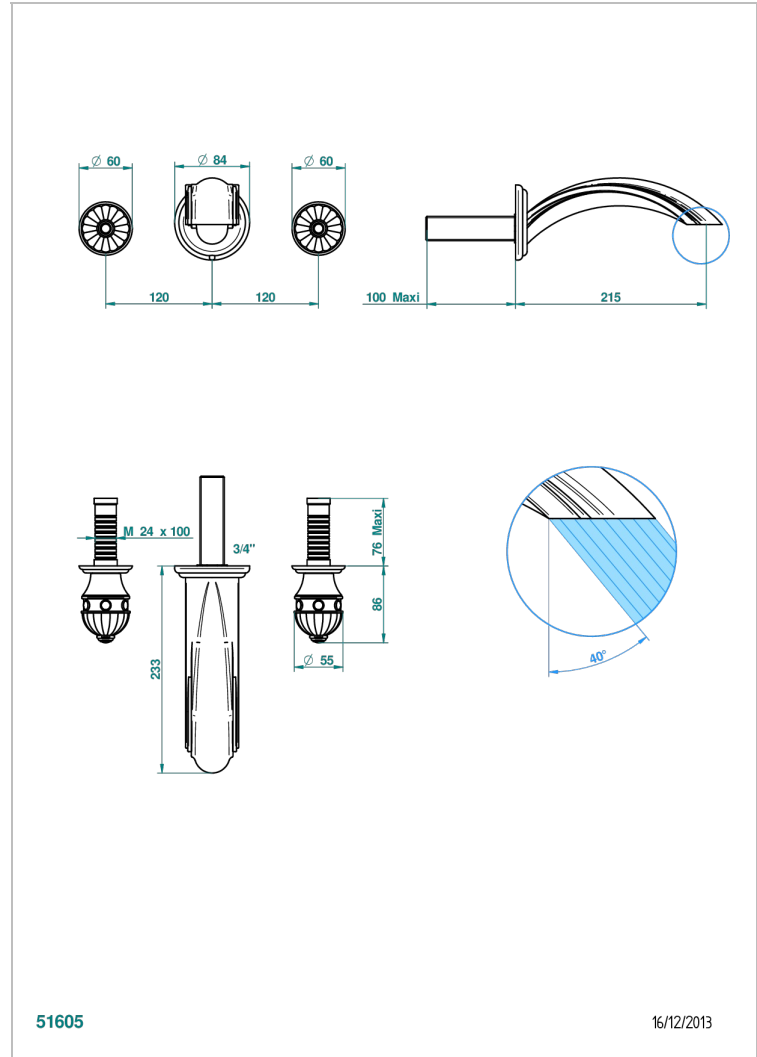

# AMBOISE MALACHITE

A1J-40SGB

Trim only for wall mounted 3-hole basin mixer

THG<sup>®</sup>  
PARIS

51605

16/12/2013

## CHARACTERISTIC

- Amboise Malachite
- Trim only for wall mounted 3-hole basin mixer

## RELATED SKU'S

- Ref. G00-40AC Rough parts for wall mounted 3 hole mixer, cross handle version
- Ref. G00-40AM Rough parts for wall mounted 3 hole mixer, lever handle version

## AVAILABLE FINITIONS

Antique nickel - H28  
Black ceram - D30  
Blush PVD - H62  
Brass color PVD - H49  
Brown bronze color PVD - F33  
Gold color PVD - H52

Graphite PVD - H64  
Matt Umber PVD - H67  
Matt blush PVD - H60  
Matt brass color PVD - H50  
Matt brown bronze color PVD - F34  
Matt chrome - C02