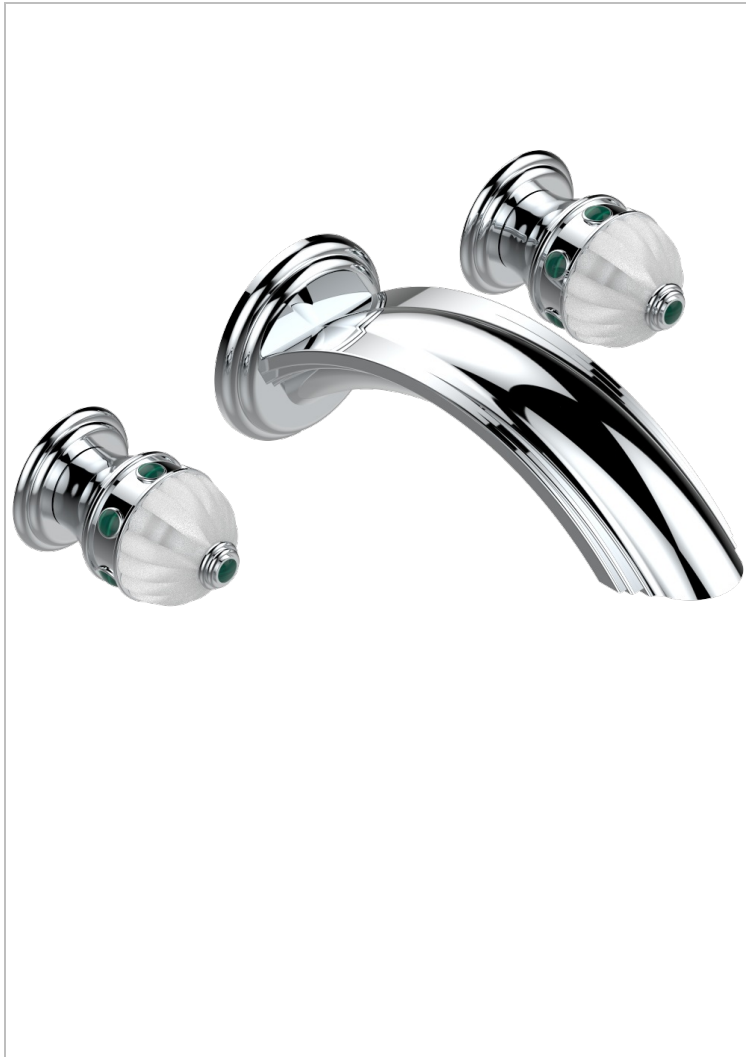

AMBOISE MALACHITE

A1J-40SGB

Trim only for wall mounted 3-hole basin mixer

THG[®]
PARIS

51605

16/12/2013

CHARACTERISTIC

- Amboise Malachite
- Trim only for wall mounted 3-hole basin mixer

RELATED SKU'S

- Ref. G00-40AC Rough parts for wall mounted 3 hole mixer, cross handle version
- Ref. G00-40AM Rough parts for wall mounted 3 hole mixer, lever handle version

AVAILABLE FINITIONS

Antique nickel - H28
Black ceram - D30
Blush PVD - H62
Brass color PVD - H49
Brown bronze color PVD - F33
Gold color PVD - H52

Graphite PVD - H64
Matt Umber PVD - H67
Matt blush PVD - H60
Matt brass color PVD - H50
Matt brown bronze color PVD - F34
Matt chrome - C02

Matt gold - F07
Matt gold color PVD - H53
Matt graphite PVD - H65
Matt nickel (color finish) - C01
Matt nickel color PVD - H56
Nickel color PVD - H55

Polished chrome (color finish) - A02
Polished chrome / Polished gold (color finish) - G02
Polished gold (color finish) - F01
Polished nickel - B01
Soft gold - F30
Soft matt gold - F31
Umber PVD - H66