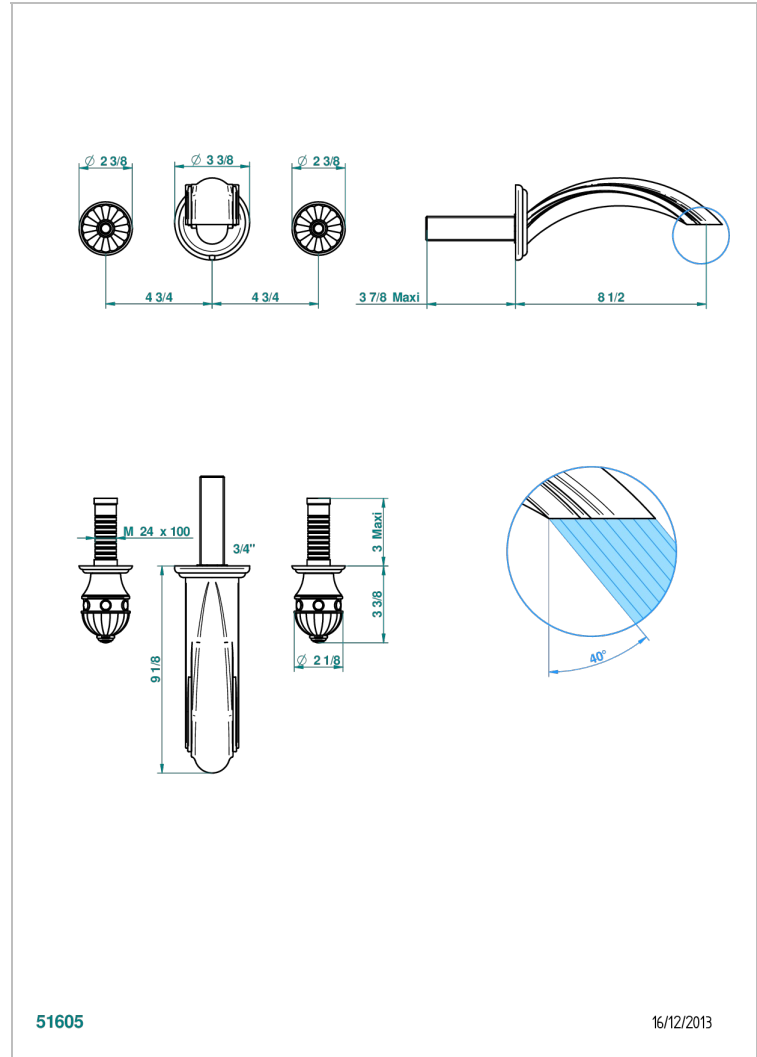

AMBOISE MALACHITE

A1J-40SGB

Trim only for wall mounted 3-hole basin mixer

THG[®]
PARIS

51605

16/12/2013

CHARACTERISTIC

- Amboise Malachite
- Trim only for wall mounted 3-hole basin mixer

RELATED SKU'S

- Ref. G00-40AC Rough parts for wall mounted 3 hole mixer, cross handle version
- Ref. G00-40AM Rough parts for wall mounted 3 hole mixer, lever handle version

AVAILABLE FINITIONS

Antique nickel - H28
Black ceram - D30
Blush PVD - H62
Brass color PVD - H49
Brown bronze color PVD - F33
Gold color PVD - H52