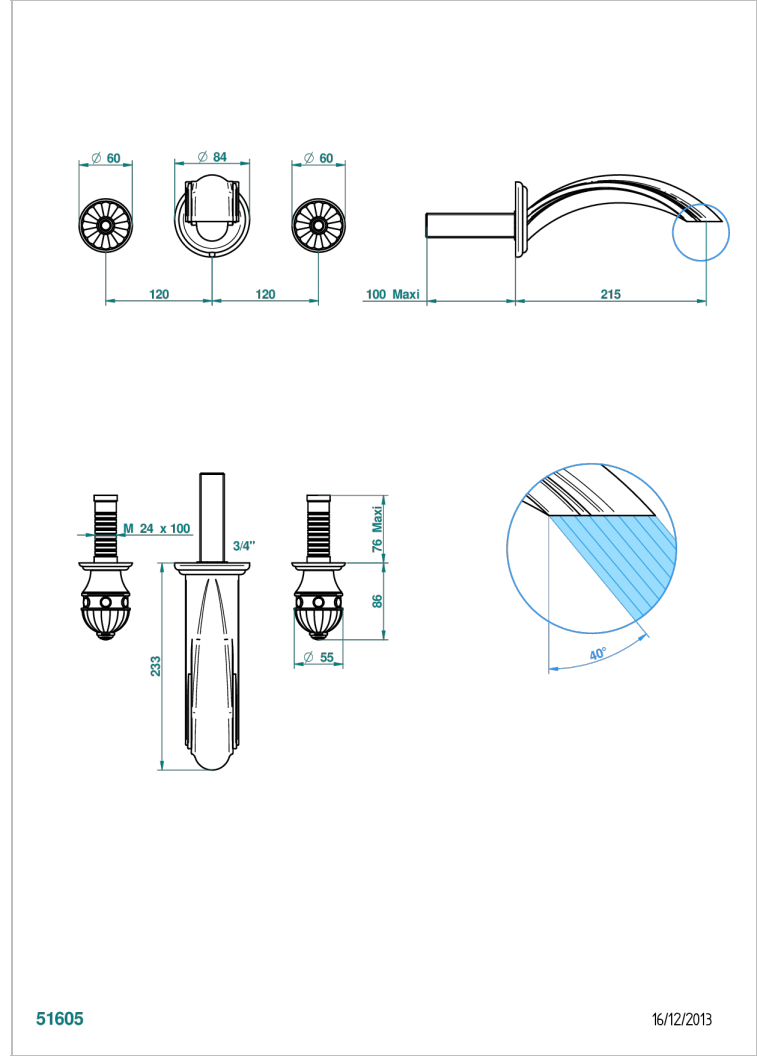

# AMBOISE MALAQUITA

A1J-40SGB

Trim only for wall mounted 3-hole basin mixer

THG<sup>®</sup>  
PARIS

51605

16/12/2013

## CARACTERÍSTICAS

- Amboise Malaquita
- Trim only for wall mounted 3-hole basin mixer

## PRODUCTOS RELACIONADOS

- Ref. G00-40AC Rough parts for wall mounted 3 hole mixer, cross handle version
- Ref. G00-40AM Rough parts for wall mounted 3 hole mixer, lever handle version