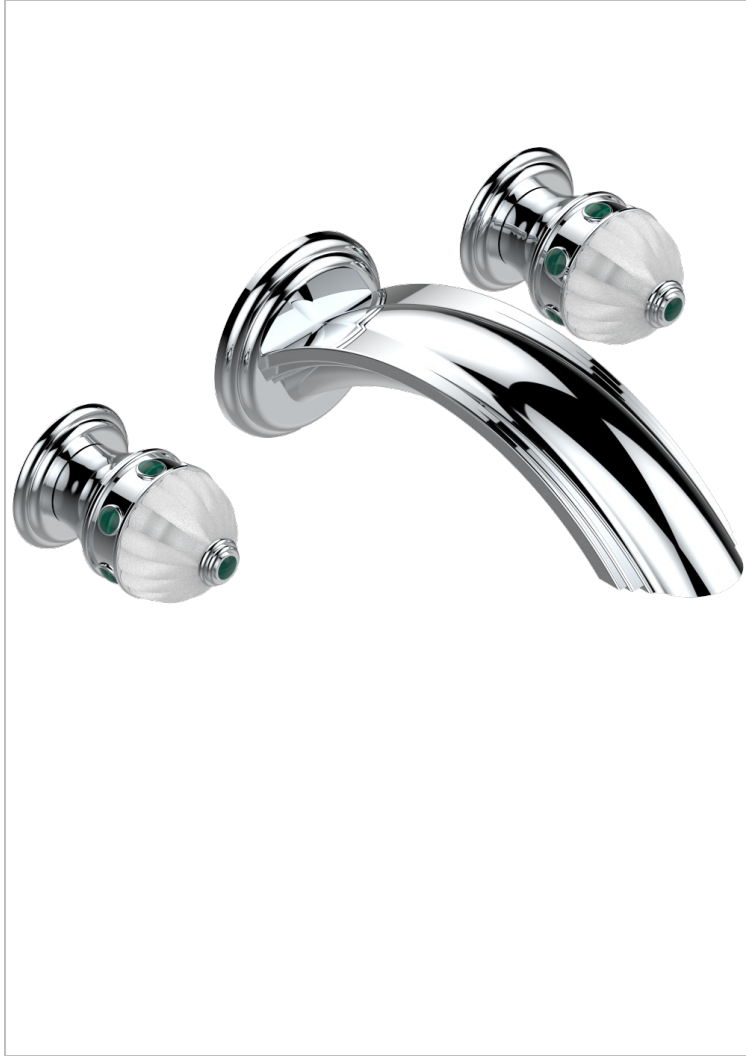

# AMBOISE MALAQUITA

A1J-40SGB

Trim only for wall mounted 3-hole basin mixer

THG<sup>®</sup>  
PARIS

51605

16/12/2013

## CARACTERÍSTICAS

- Amboise Malaquita
- Trim only for wall mounted 3-hole basin mixer

## PRODUCTOS RELACIONADOS

- Ref. G00-40AC Rough parts for wall mounted 3 hole mixer, cross handle version
- Ref. G00-40AM Rough parts for wall mounted 3 hole mixer, lever handle version

## ACABADOS DISPONIBLES

Cerámica negra mate - D30  
Cromo - A02  
Cromo / dorado - G02  
Cromo mate - C02  
Dorado - F01  
Dorado mate - F07

Dorado pálido - F30  
Dorado pálido mate (sin barniz) - F31  
Níquel - B01  
Níquel mate - C01  
Níquel viejo - H28  
Pvd blush - H62