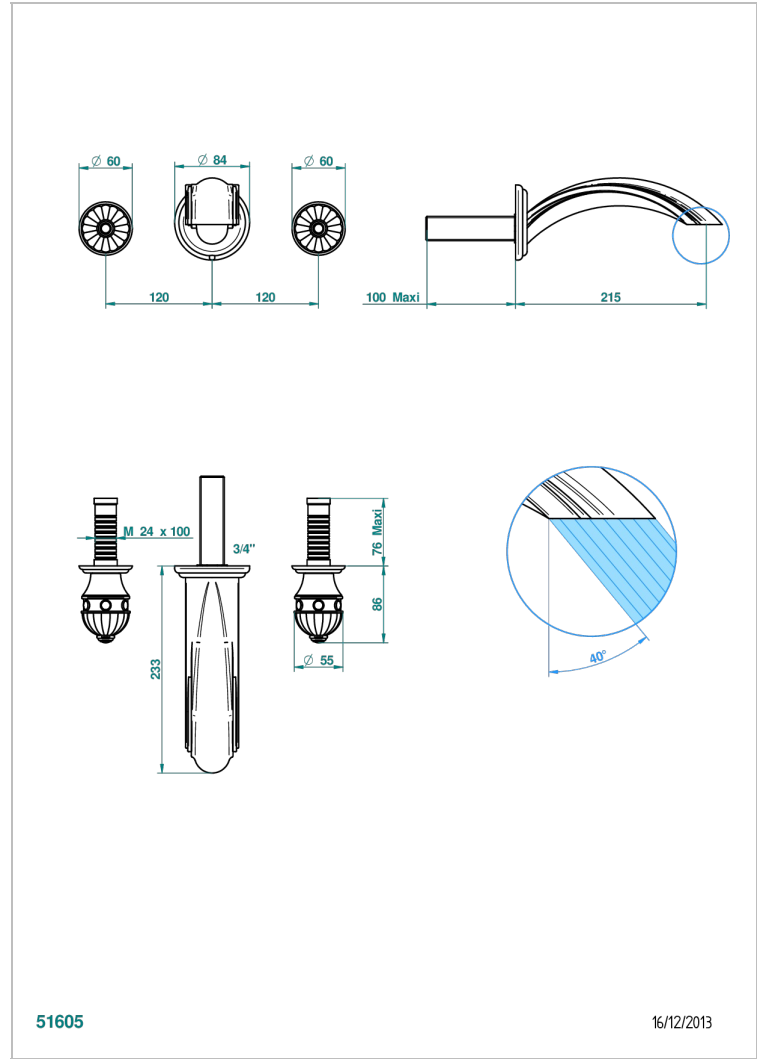

AMBOISE MALACHITE

A1J-40SGB

Trim only for wall mounted 3-hole basin mixer

THG[®]
PARIS

51605

16/12/2013

CHARACTERISTIC

- Amboise Malachite
- Trim only for wall mounted 3-hole basin mixer

RELATED SKU'S

- Ref. G00-40AC Rough parts for wall mounted 3 hole mixer, cross handle version
- Ref. G00-40AM Rough parts for wall mounted 3 hole mixer, lever handle version

AVAILABLE FINITIONS

Antique nickel - H28
Black ceram - D30
Blush PVD - H62
Brass color PVD - H49
Brown bronze color PVD - F33
Gold color PVD - H52