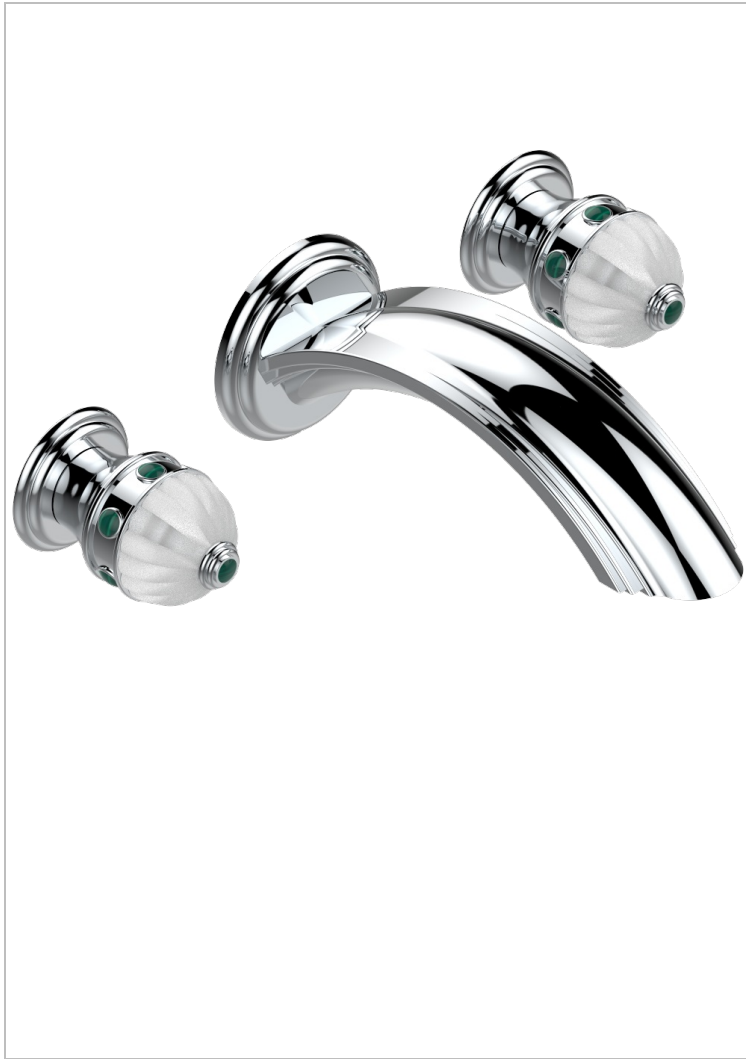

AMBOISE MALACHITE

A1J-40SGB

Trim only for wall mounted 3-hole basin mixer

THG[®]
PARIS

51605

16/12/2013

CHARACTERISTIC

- Amboise Malachite
- Trim only for wall mounted 3-hole basin mixer

RELATED SKU'S

- Ref. G00-40AC Rough parts for wall mounted 3 hole mixer, cross handle version
- Ref. G00-40AM Rough parts for wall mounted 3 hole mixer, lever handle version

AVAILABLE FINITIONS

Antique nickel - H28
Black ceram - D30
Blush PVD - H62
Brass color PVD - H49
Brown bronze color PVD - F33
Gold color PVD - H52

Graphite PVD - H64
Matt Umber PVD - H67
Matt blush PVD - H60
Matt brass color PVD - H50
Matt brown bronze color PVD - F34
Matt chrome - C02

Matt gold - F07
Matt gold color PVD - H53
Matt graphite PVD - H65
Matt nickel (color finish) - C01
Matt nickel color PVD - H56
Nickel color PVD - H55

Polished chrome (color finish) - A02
Polished chrome / Polished gold (color finish) - G02
Polished gold (color finish) - F01
Polished nickel - B01
Soft gold - F30
Soft matt gold - F31
Umber PVD - H66