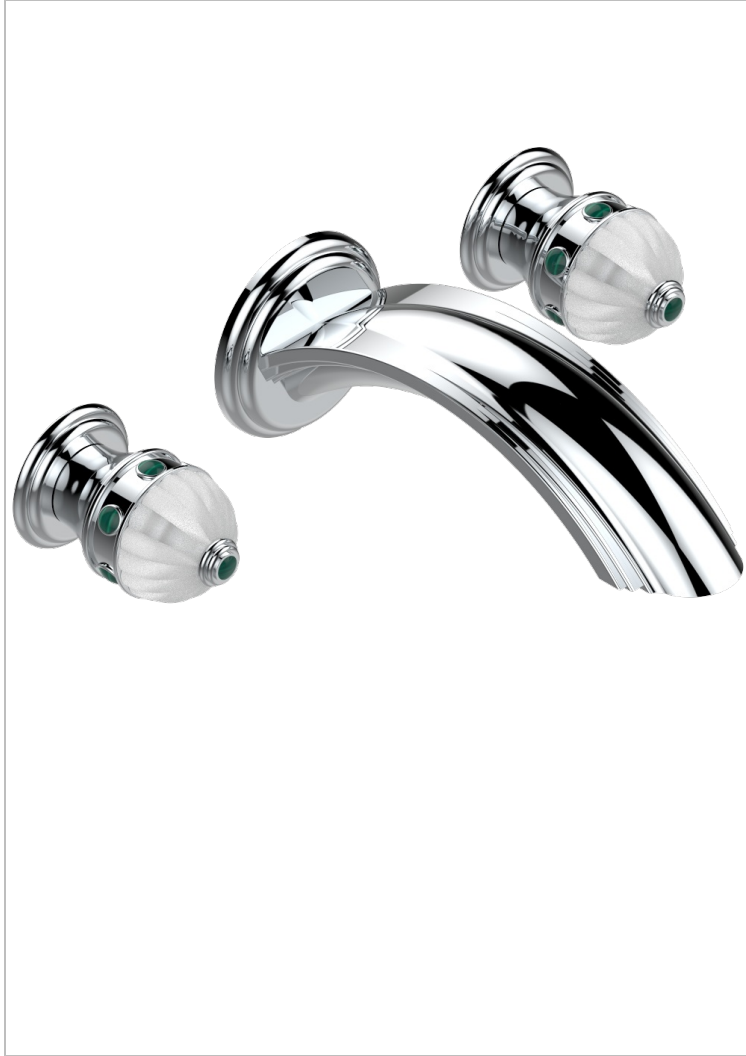

# AMBOISE MALAQUITA

A1J-40SGB

Trim only for wall mounted 3-hole basin mixer

THG<sup>®</sup>  
PARIS

## CARACTERÍSTICAS

- Amboise Malaquita
- Trim only for wall mounted 3-hole basin mixer

## PRODUCTOS RELACIONADOS

- Ref. G00-40AC Rough parts for wall mounted 3 hole mixer, cross handle version
- Ref. G00-40AM Rough parts for wall mounted 3 hole mixer, lever handle version

## ACABADOS DISPONIBLES

Cerámica negra mate - D30  
Cromo - A02  
Cromo / dorado - G02  
Cromo mate - C02  
Dorado - F01  
Dorado mate - F07

Dorado pálido - F30  
Dorado pálido mate (sin barniz) - F31  
Níquel - B01  
Níquel mate - C01  
Níquel viejo - H28  
Pvd blush - H62