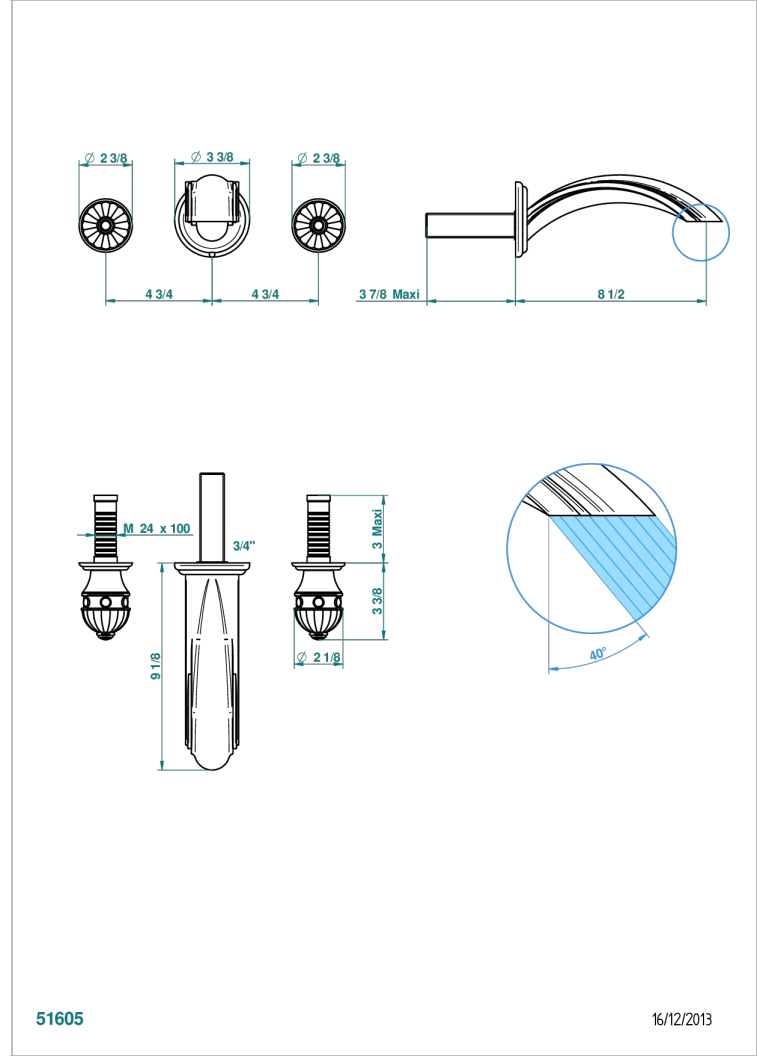

# AMBOISE MALAQUITA

A1J-40SGB

Trim only for wall mounted 3-hole basin mixer

THG<sup>®</sup>  
PARIS

## CARACTERÍSTICAS

- Amboise Malaquita
- Trim only for wall mounted 3-hole basin mixer

## PRODUCTOS RELACIONADOS

- Ref. G00-40AC Rough parts for wall mounted 3 hole mixer, cross handle version
- Ref. G00-40AM Rough parts for wall mounted 3 hole mixer, lever handle version