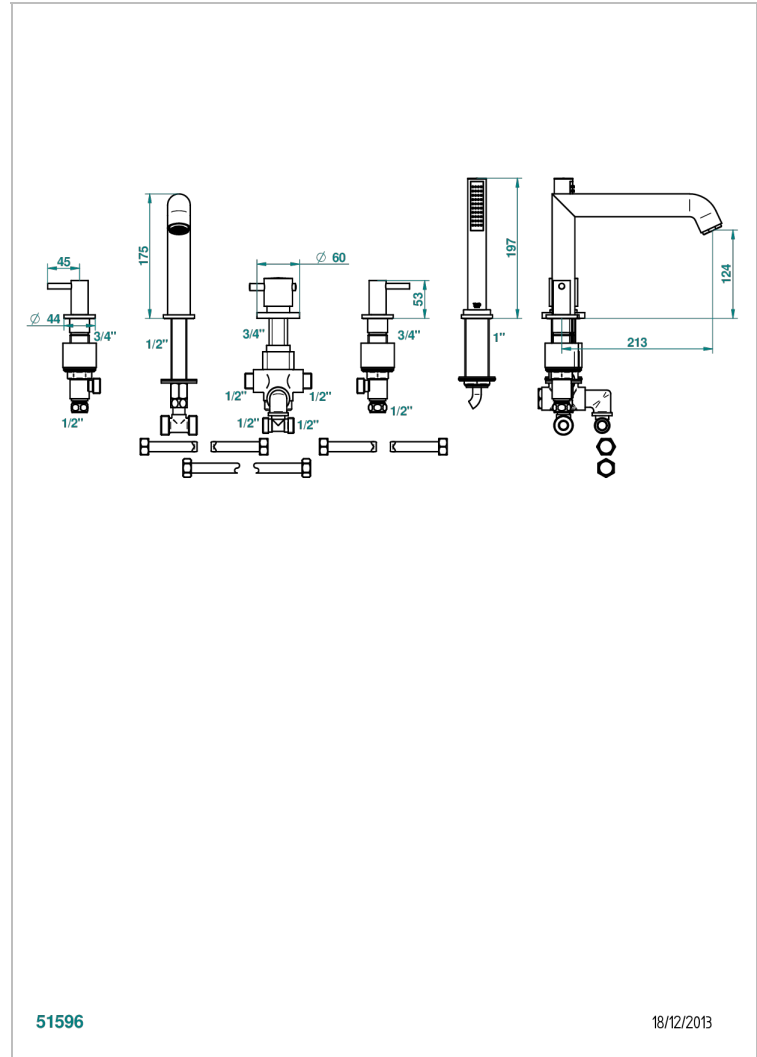

NANO WITH LEVER

G5B-1125BSGGB

THG[®]
PARIS

5-hole bath/shower set with thermostat, high spout, 2 rim mounted valves and shower set

51596

18/12/2013

CHARACTERISTIC

- Nano with lever
- 5-hole bath/shower set with thermostat, high spout, 2 rim mounted valves and shower set

TECHNICAL SPECS

- Recommandé : 3 bars (max. 5 bars) - Advised : 43,5 psi (max. 72 psi)
- Bec : 35 l/min à 3 bars - Douchette : 9,5 l/min à 3 bars
- Spout : 9.26 gpm at 43.5 psi - Handshower : 2.5 gpm at 43.5 psi

AVAILABLE FINITIONS

Antique nickel - H28
Black ceram - D30
Matt chrome - C02
Matt gold - F07
Matt nickel (color finish) - C01
Polished chrome (color finish) - A02

Polished chrome / Polished gold (color finish) - G02
Polished gold (color finish) - F01
Polished nickel - B01
Soft gold - F30
Soft matt gold - F31