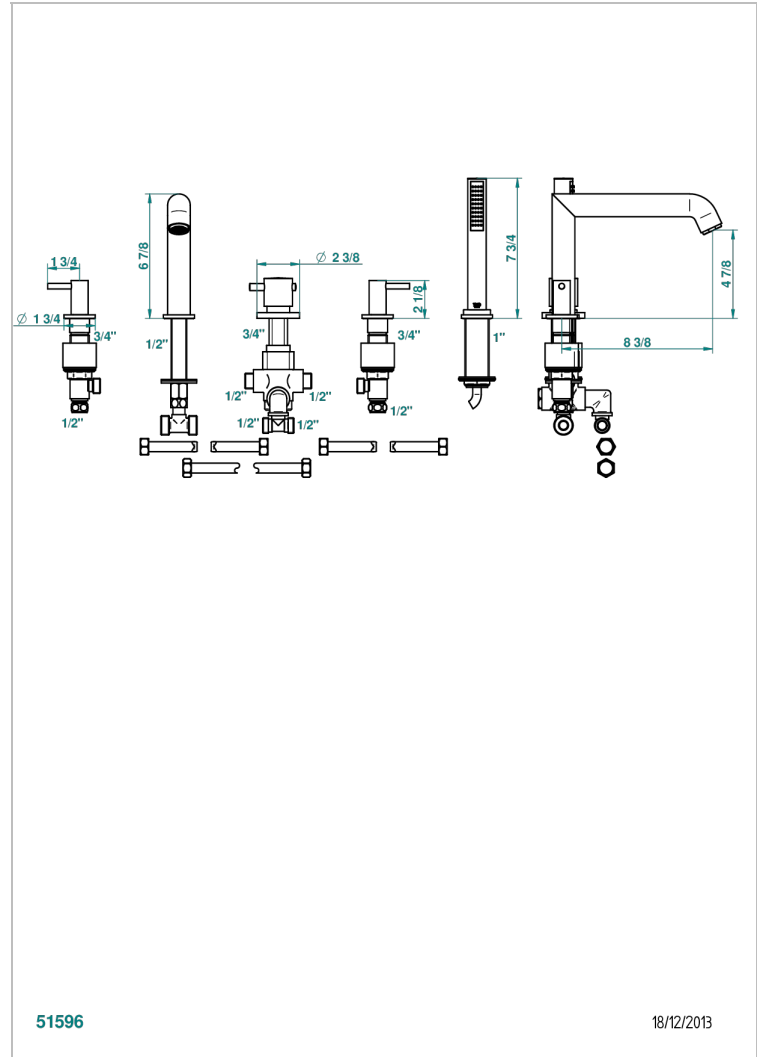

NANO WITH LEVER

G5B-1125BSGGB

THG[®]
PARIS

5-hole bath/shower set with thermostat, high spout, 2 rim mounted valves and shower set

51596

18/12/2013

CHARACTERISTIC

- Nano with lever
- 5-hole bath/shower set with thermostat, high spout, 2 rim mounted valves and shower set

TECHNICAL SPECS

- Recommandé : 3 bars (max. 5 bars) - Advised : 43,5 psi (max. 72 psi)
- Bec : 35 l/min à 3 bars - Douchette : 9,5 l/min à 3 bars
- Spout : 9.26 gpm at 43.5 psi - Handshower : 2.5 gpm at 43.5 psi

AVAILABLE FINITIONS

Antique nickel - H28
Black ceram - D30
Matt chrome - C02
Matt gold - F07
Matt nickel (color finish) - C01
Polished chrome (color finish) - A02

Polished chrome / Polished gold (color finish) - G02
Polished gold (color finish) - F01
Polished nickel - B01
Soft gold - F30
Soft matt gold - F31