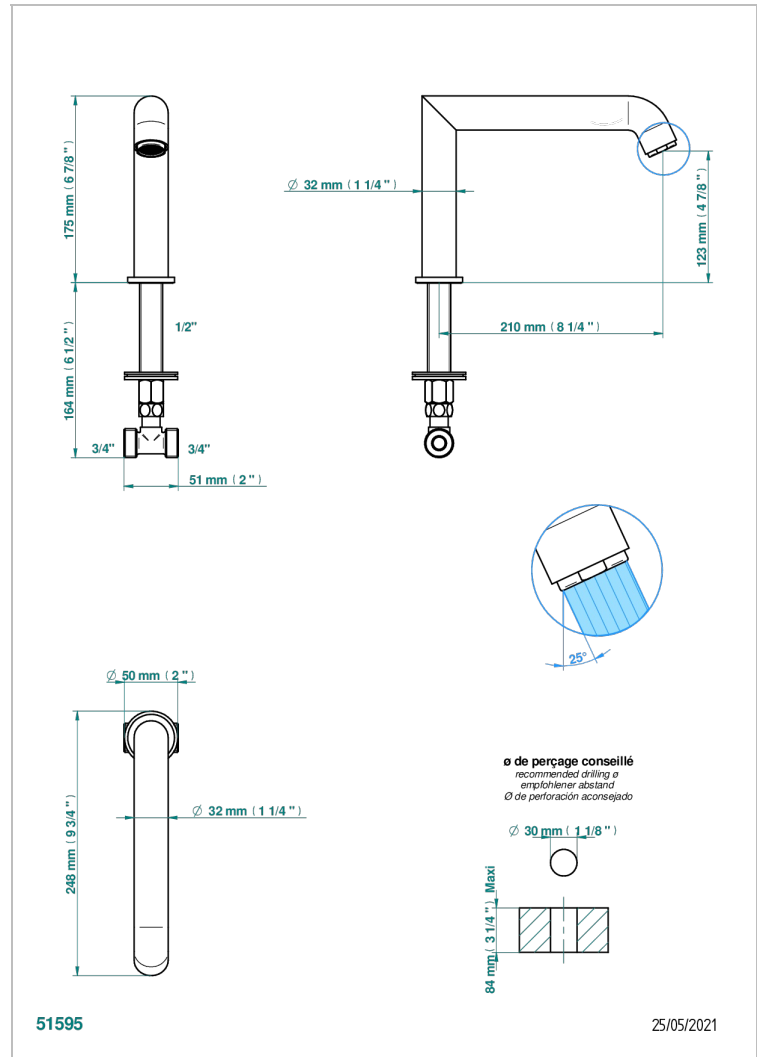

# NANO WITH LEVER

G5B-29SGB

Rim mounted bath spout, super goliath low spout

THG<sup>®</sup>  
PARIS

## CHARACTERISTIC

- Nano with lever
- Rim mounted bath spout, super goliath low spout

## TECHNICAL SPECS

- Recommandé : 3 bars (max. 5 bars) - Advised : 43,5 psi (max. 72 psi)
- Bec : 35 l/min à 3 bars
- Spout : 9.26 gpm at 43.5 psi