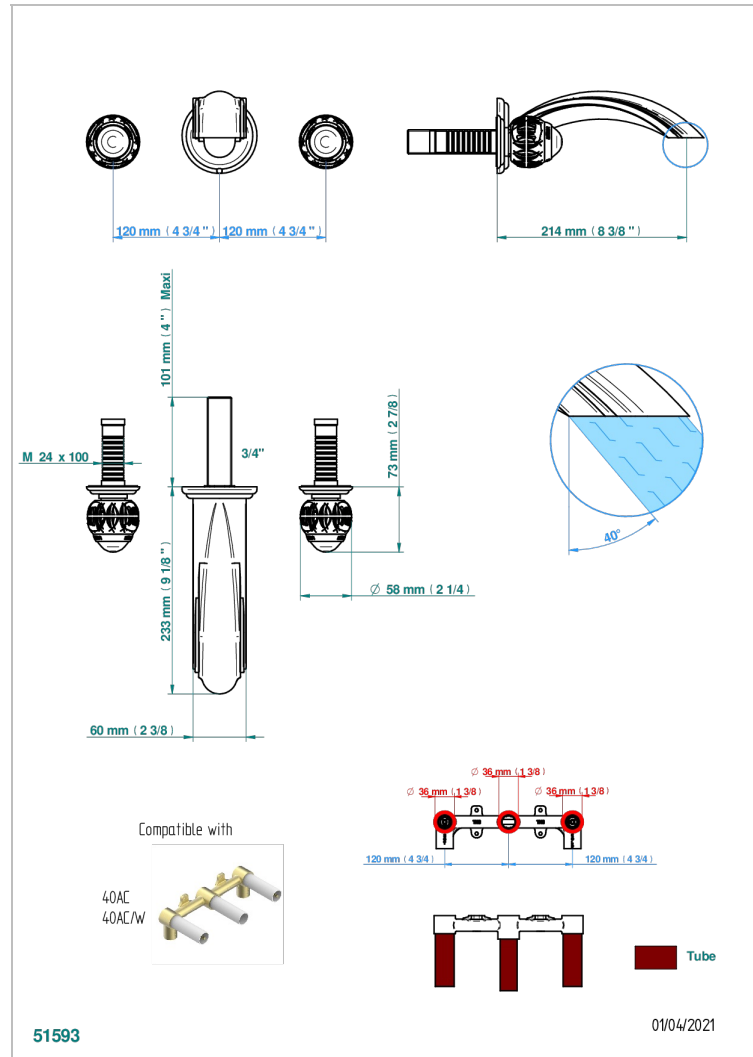

PANTHERE CRISTAL CLARO

A2H-41SGB

Trim only for wall mounted 3-hole bath mixer

THG[®]
PARIS

CARACTERÍSTICAS

- Panthère cristal claro
- Trim only for wall mounted 3-hole bath mixer

PRODUCTOS RELACIONADOS

- Ref. G00-40AC Rough parts for wall mounted 3 hole mixer, cross handle version
- Ref. G00-40AM Rough parts for wall mounted 3 hole mixer, lever handle version