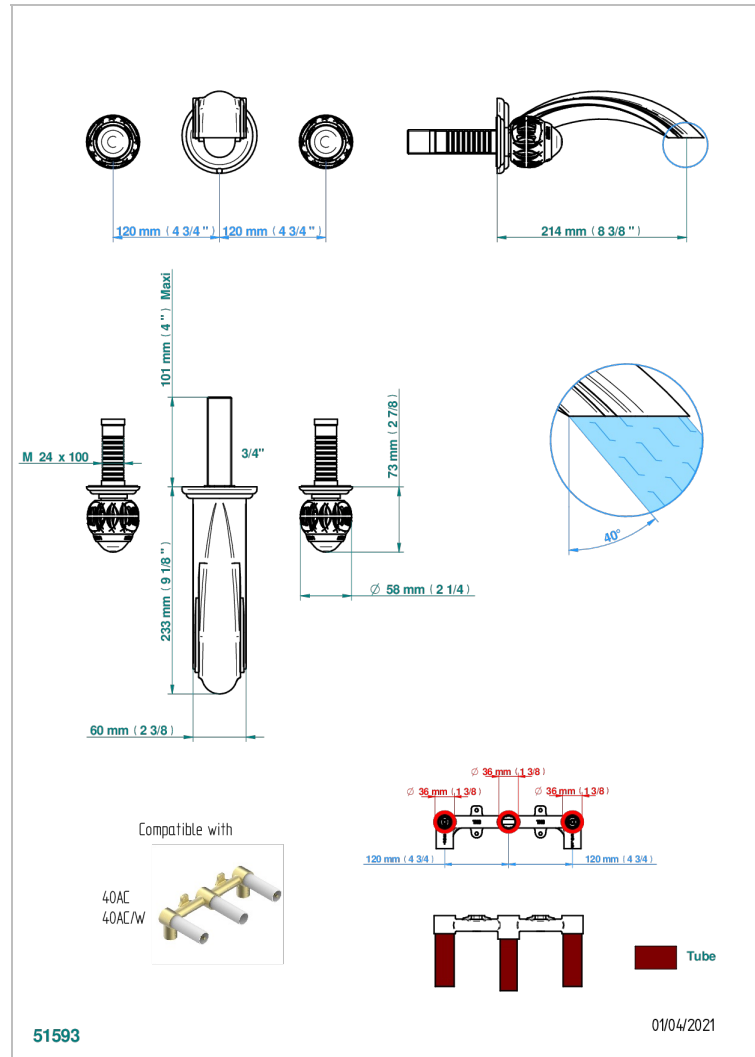

# PANTHERE CLEAR CRYSTAL

A2H-41SGB

Trim only for wall mounted 3-hole bath mixer

## CHARACTERISTIC

- Panthère Clear crystal
- Trim only for wall mounted 3-hole bath mixer

## RELATED SKU'S

- Ref. G00-40AC Rough parts for wall mounted 3 hole mixer, cross handle version
- Ref. G00-40AM Rough parts for wall mounted 3 hole mixer, lever handle version