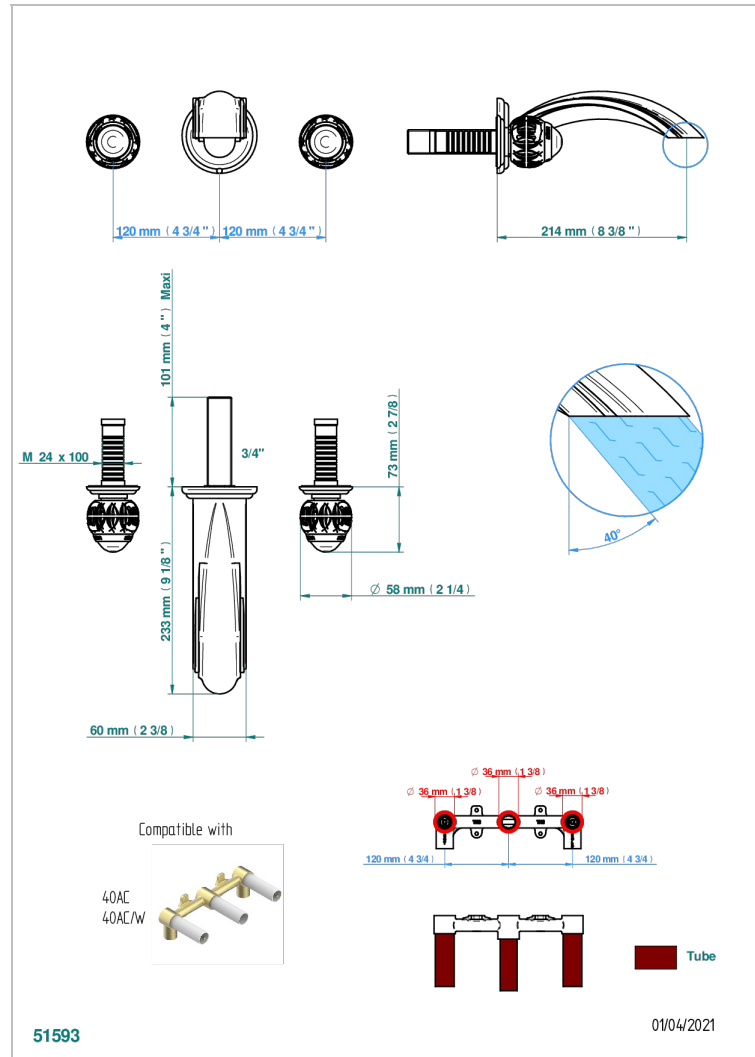

PANTHERE CRISTAL CLARO

A2H-40SGB

Trim only for wall mounted 3-hole basin mixer

THG[®]
PARIS

CARACTERÍSTICAS

- Panthère cristal claro
- Trim only for wall mounted 3-hole basin mixer

PRODUCTOS RELACIONADOS

- Ref. G00-40AC Rough parts for wall mounted 3 hole mixer, cross handle version
- Ref. G00-40AM Rough parts for wall mounted 3 hole mixer, lever handle version

ACABADOS DISPONIBLES

Bronce claro - D01
Cerámica negra mate - D30
Cobre viejo mate - H07
Cromo - A02
Cromo / dorado - G02
Cromo mate - C02

Dorado - F01
Dorado mate - F07
Dorado pálido - F30
Dorado pálido mate (sin barniz) - F31
Níquel - B01
Níquel mate - C01