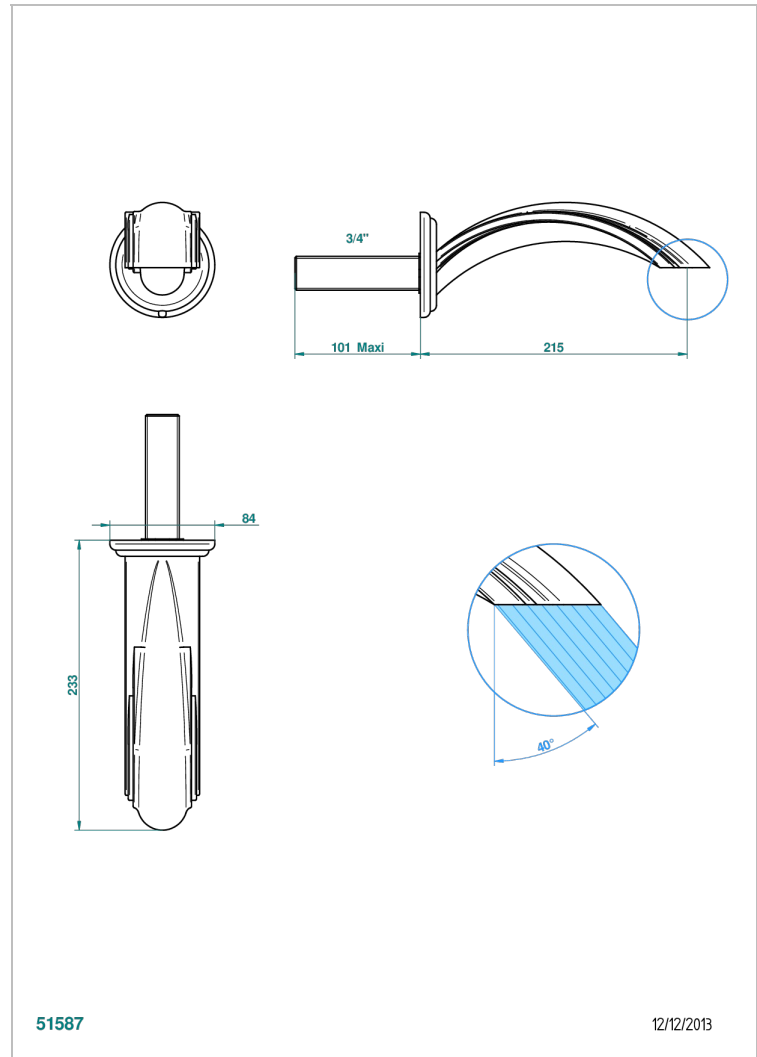

CHEVERNY BLACK ONYX

U1V-43SGB

Basin wall spout 3/4 no T junction

THG[®]
PARIS

CHARACTERISTIC

- Cheverny black Onyx
- Basin wall spout 3/4 no T junction

AVAILABLE FINITIONS

Antique nickel - H28
Black ceram - D30
Blush PVD - H62
Brass color PVD - H49
Brown bronze color PVD - F33
Gold color PVD - H52