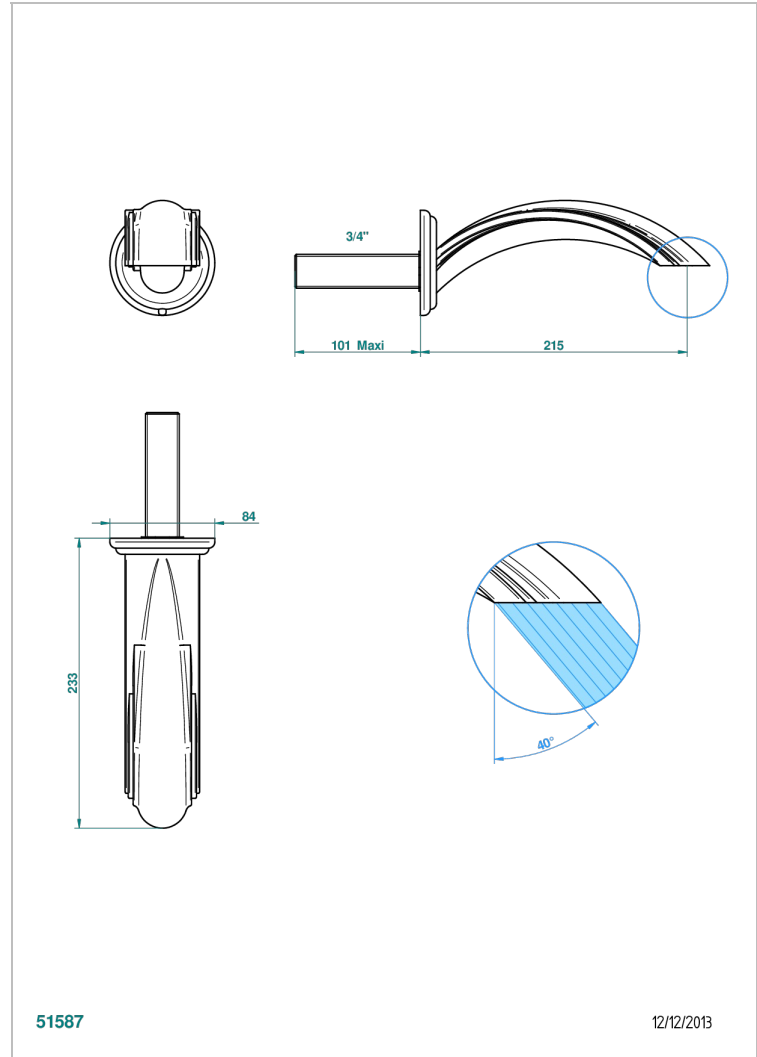

# CHEVERNY BLACK ONYX

U1V-43SGB

Basin wall spout 3/4 no T junction

## CHARACTERISTIC

- Cheverny black Onyx
- Basin wall spout 3/4 no T junction

## AVAILABLE FINITIONS

Antique nickel - H28  
Black ceram - D30  
Blush PVD - H62  
Brass color PVD - H49  
Brown bronze color PVD - F33  
Gold color PVD - H52

Graphite PVD - H64  
Matt Umber PVD - H67  
Matt blush PVD - H60  
Matt brass color PVD - H50  
Matt brown bronze color PVD - F34  
Matt chrome - C02