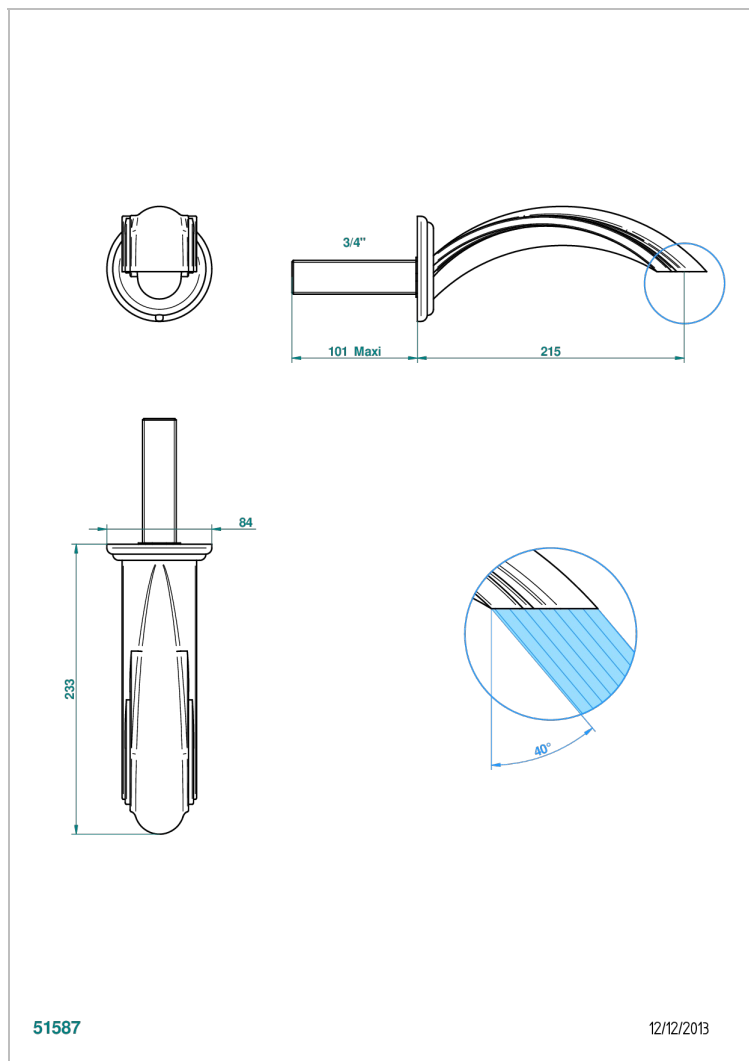

CHEVERNY SCHWARZER ONYX

U1V-43SGB

Basin wall spout 3/4 no T junction

THG[®]
PARIS

51587

12/12/2013

EIGENSCHAFTEN

- Cheverny Schwarzer Onyx
- Basin wall spout 3/4 no T junction

VERFÜGBARE OBERFLÄCHEN

Altnickel - H28
Blassgold - F30
Blassgold matt unlackiert - F31
Chrom - A02
Chrom / gold - G02
Chrom matt - C02

Gold - F01
Gold matt - F07
Mattschwarz keramik - D30
Nickel matt - C01
Pvd blush - H62
Pvd blush matt - H60