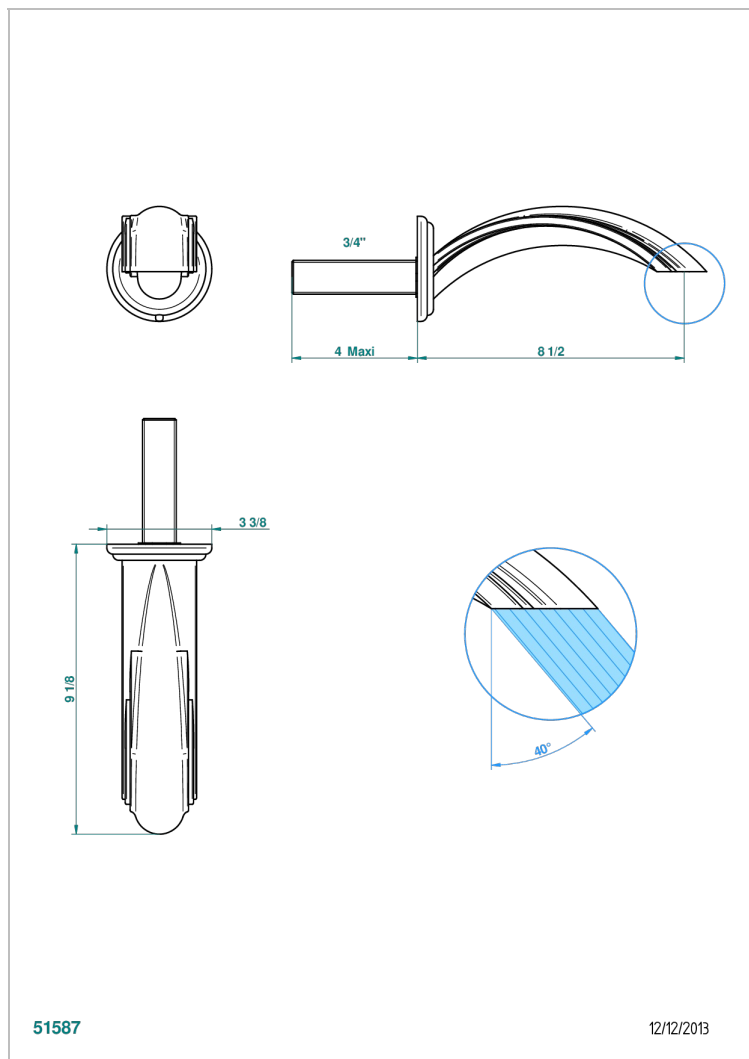

# CHEVERNY ONICE NEGRO

U1V-43SGB

Basin wall spout 3/4 no T junction

THG<sup>®</sup>  
PARIS

## CARACTERÍSTICAS

- Cheverny Onice negro
- Basin wall spout 3/4 no T junction