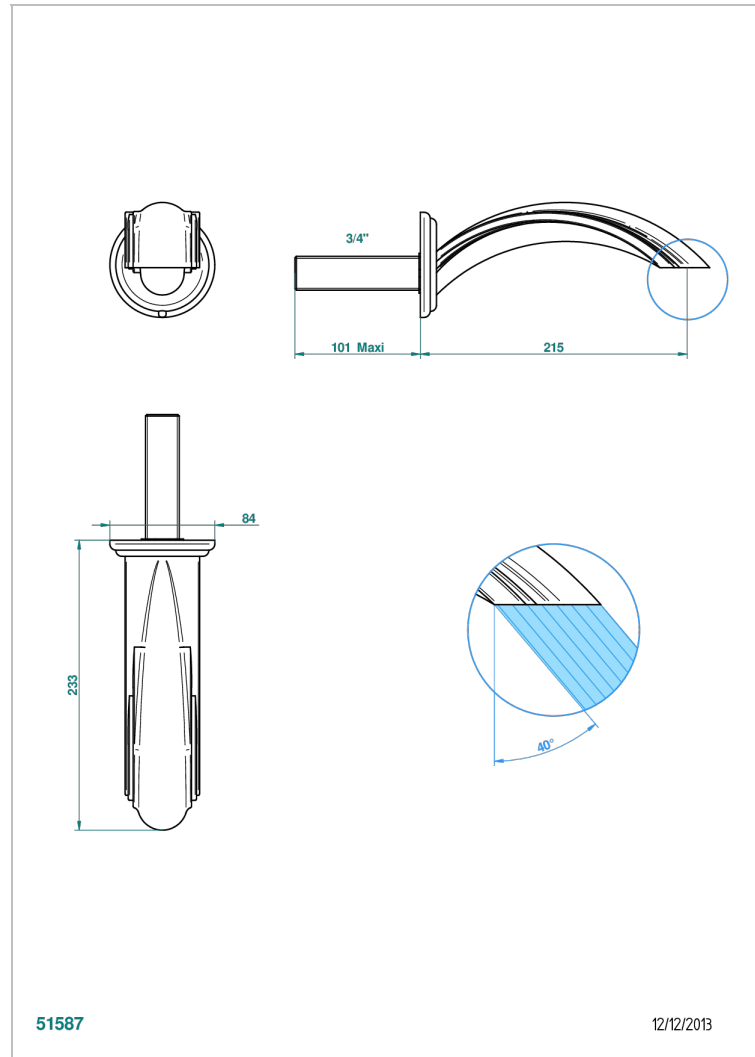

SULLY WHITE ONYX

U1S-43SGB

Basin wall spout 3/4 no T junction

THG[®]
PARIS

CHARACTERISTIC

- Sully white onyx
- Basin wall spout 3/4 no T junction

AVAILABLE FINITIONS

Antique nickel - H28
Black ceram - D30
Blush PVD - H62
Brass color PVD - H49
Brown bronze color PVD - F33
Gold color PVD - H52