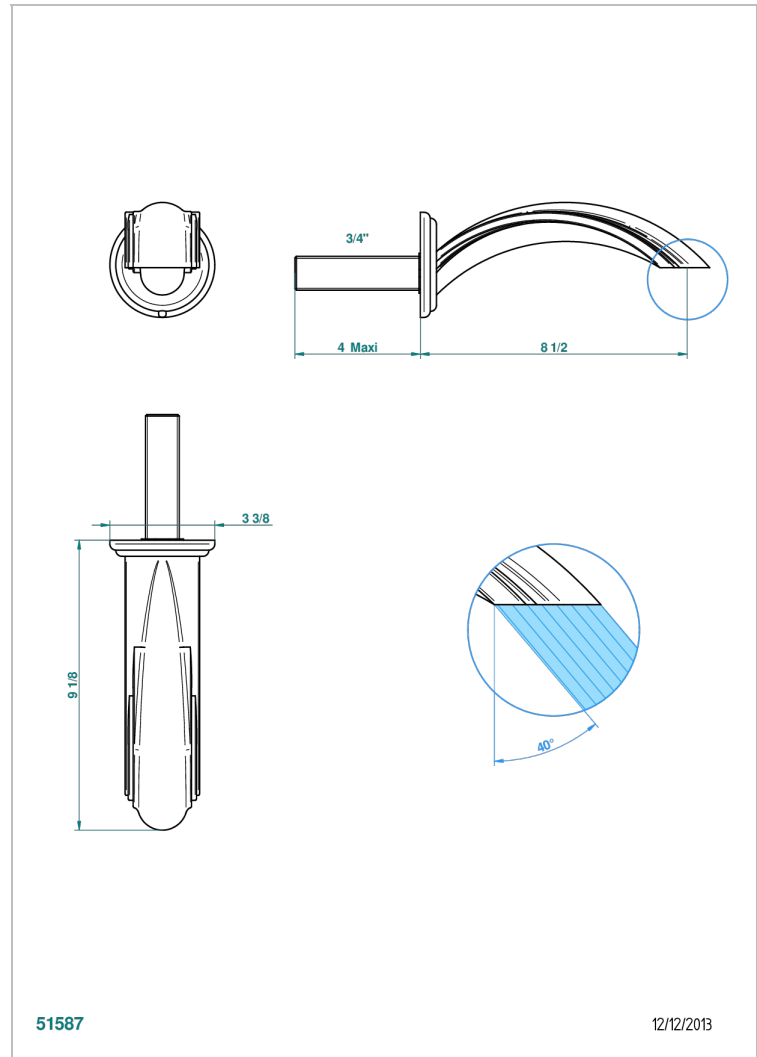

# SULLY WHITE ONYX

U1S-43SGB

Basin wall spout 3/4 no T junction

THG<sup>®</sup>  
PARIS

## CHARACTERISTIC

- Sully white onyx
- Basin wall spout 3/4 no T junction

## AVAILABLE FINITIONS

Antique nickel - H28  
Black ceram - D30  
Blush PVD - H62  
Brass color PVD - H49  
Brown bronze color PVD - F33  
Gold color PVD - H52

Graphite PVD - H64  
Matt Umber PVD - H67  
Matt blush PVD - H60  
Matt brass color PVD - H50  
Matt brown bronze color PVD - F34  
Matt chrome - C02