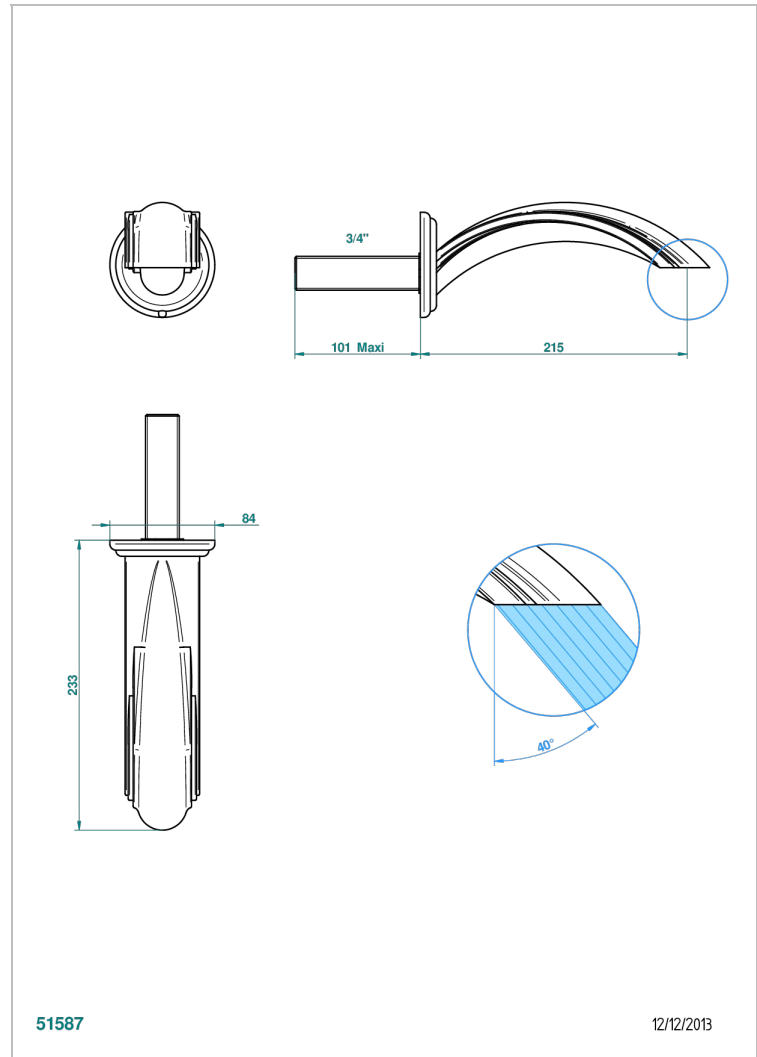

SULLY WHITE ONYX

U1S-43SGB

Basin wall spout 3/4 no T junction

THG[®]
PARIS

CHARACTERISTIC

- Sully white onyx
- Basin wall spout 3/4 no T junction

AVAILABLE FINITIONS

Antique nickel - H28
Black ceram - D30
Blush PVD - H62
Brass color PVD - H49
Brown bronze color PVD - F33
Gold color PVD - H52