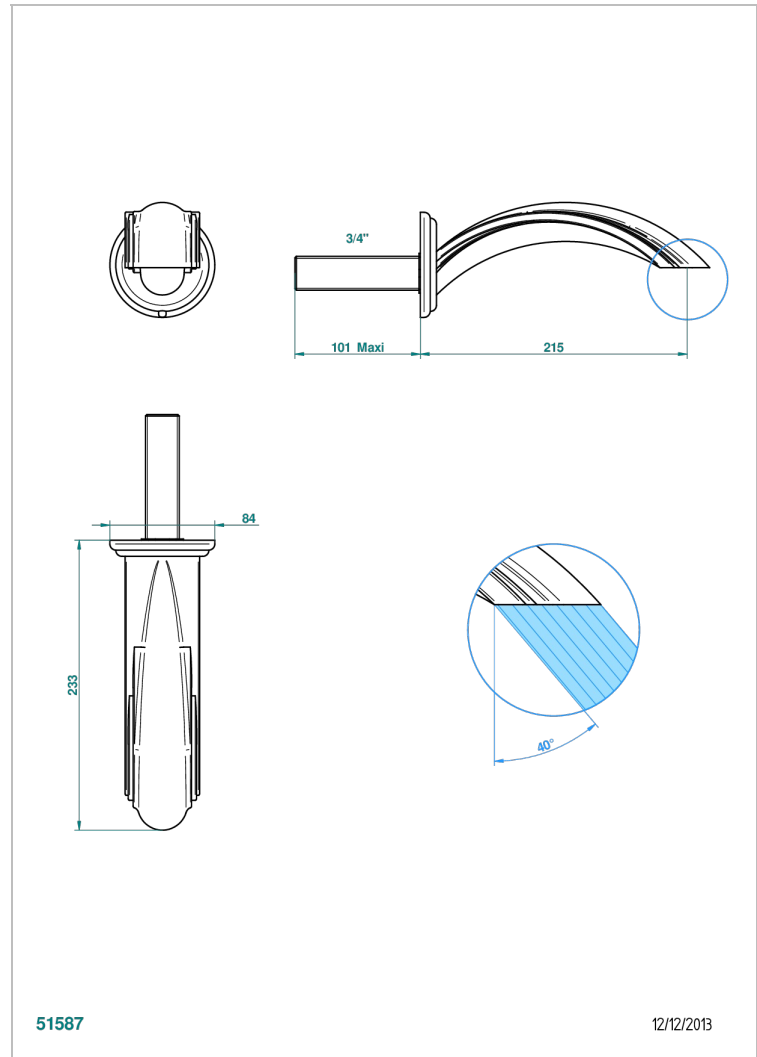

# SULLY, ONYX WEISS

U1S-43SGB

Basin wall spout 3/4 no T junction

THG<sup>®</sup>  
PARIS

51587

12/12/2013

## EIGENSCHAFTEN

- Sully, Onyx Weiß
- Basin wall spout 3/4 no T junction

## VERFÜGBARE OBERFLÄCHEN

Altnickel - H28  
Blassgold - F30  
Blassgold matt unlackiert - F31  
Chrom - A02  
Chrom / gold - G02  
Chrom matt - C02

Gold - F01  
Gold matt - F07  
Mattschwarz keramik - D30  
Nickel matt - C01  
Pvd blush - H62  
Pvd blush matt - H60