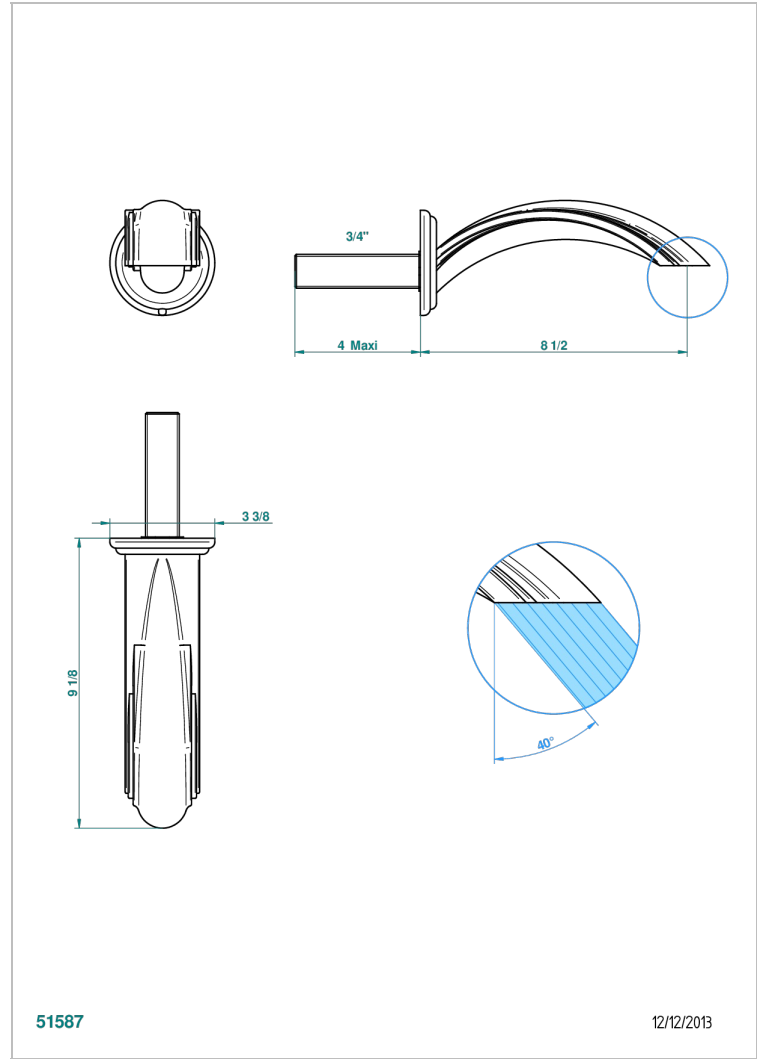

# SULLY ONICE BLANCO

U1S-43SGB

Basin wall spout 3/4 no T junction

THG<sup>®</sup>  
PARIS

## CARACTERÍSTICAS

- Sully Onice Blanco
- Basin wall spout 3/4 no T junction