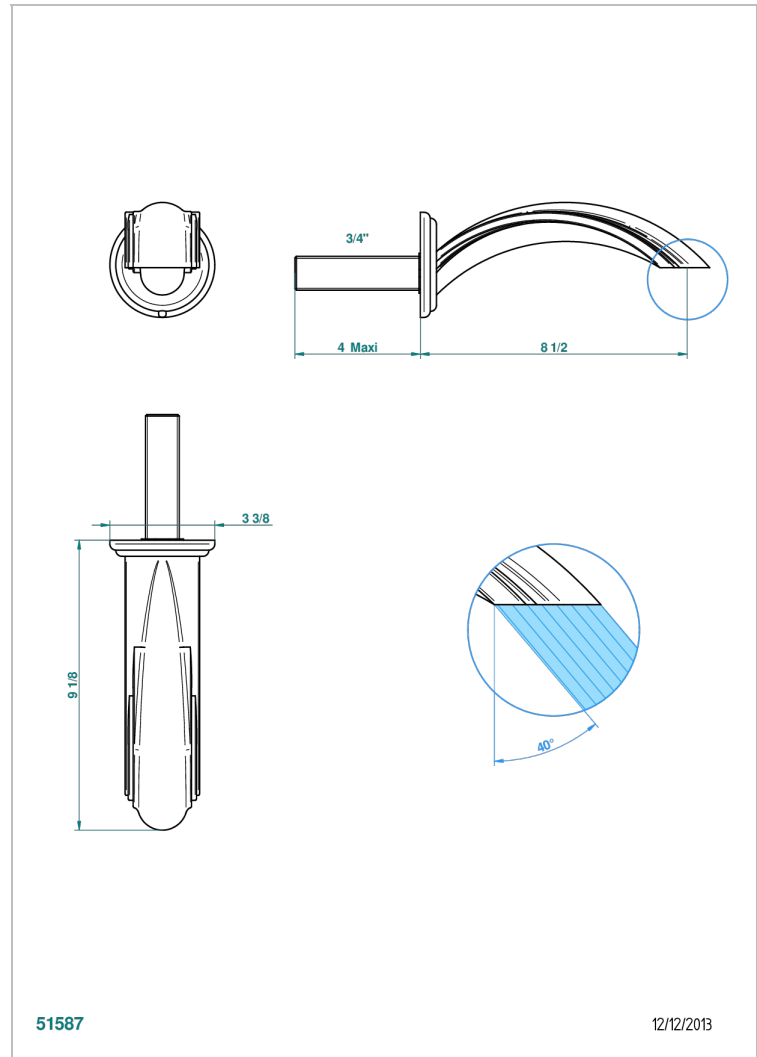

SULLY WHITE ONYX

U1S-43SGB

Basin wall spout 3/4 no T junction

THG[®]
PARIS

51587

12/12/2013

CHARACTERISTIC

- Sully white onyx
- Basin wall spout 3/4 no T junction

AVAILABLE FINITIONS

Antique nickel - H28
Black ceram - D30
Blush PVD - H62
Brass color PVD - H49
Brown bronze color PVD - F33
Gold color PVD - H52

Graphite PVD - H64
Matt Umber PVD - H67
Matt blush PVD - H60
Matt brass color PVD - H50
Matt brown bronze color PVD - F34
Matt chrome - C02