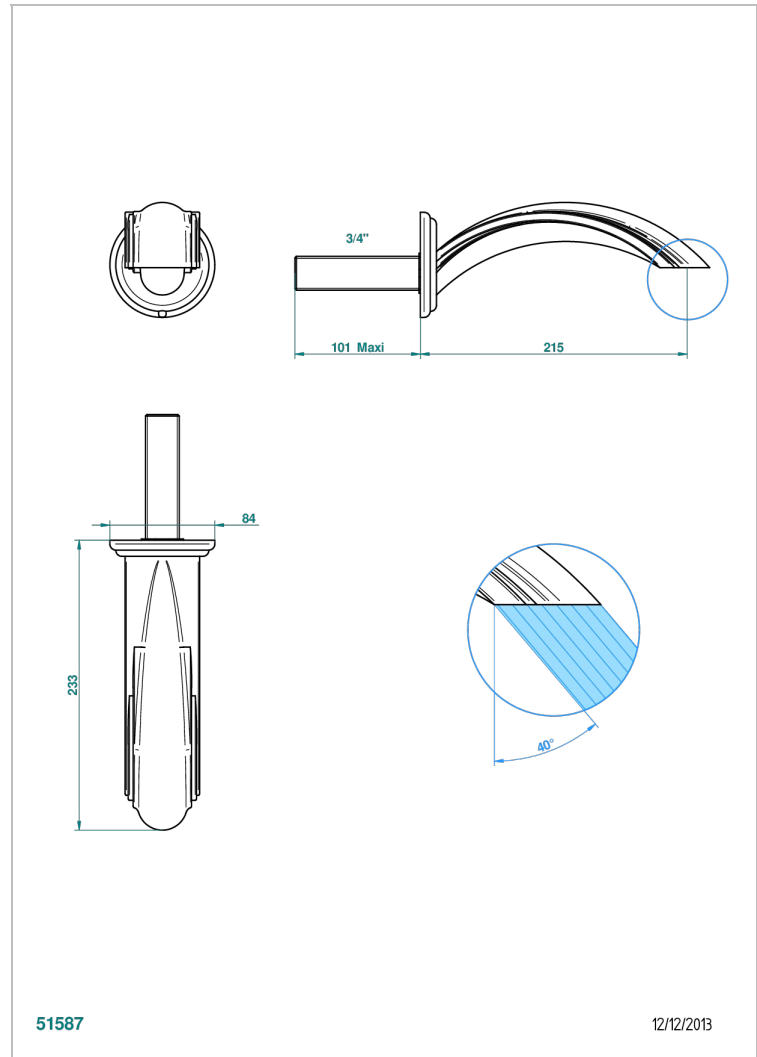

SULLY WHITE ONYX

U1S-43SGB

Basin wall spout 3/4 no T junction

THG[®]
PARIS

51587

12/12/2013

CHARACTERISTIC

- Sully white onyx
- Basin wall spout 3/4 no T junction

AVAILABLE FINITIONS

Antique nickel - H28
Black ceram - D30
Blush PVD - H62
Brass color PVD - H49
Brown bronze color PVD - F33
Gold color PVD - H52

Graphite PVD - H64
Matt Umber PVD - H67
Matt blush PVD - H60
Matt brass color PVD - H50
Matt brown bronze color PVD - F34
Matt chrome - C02