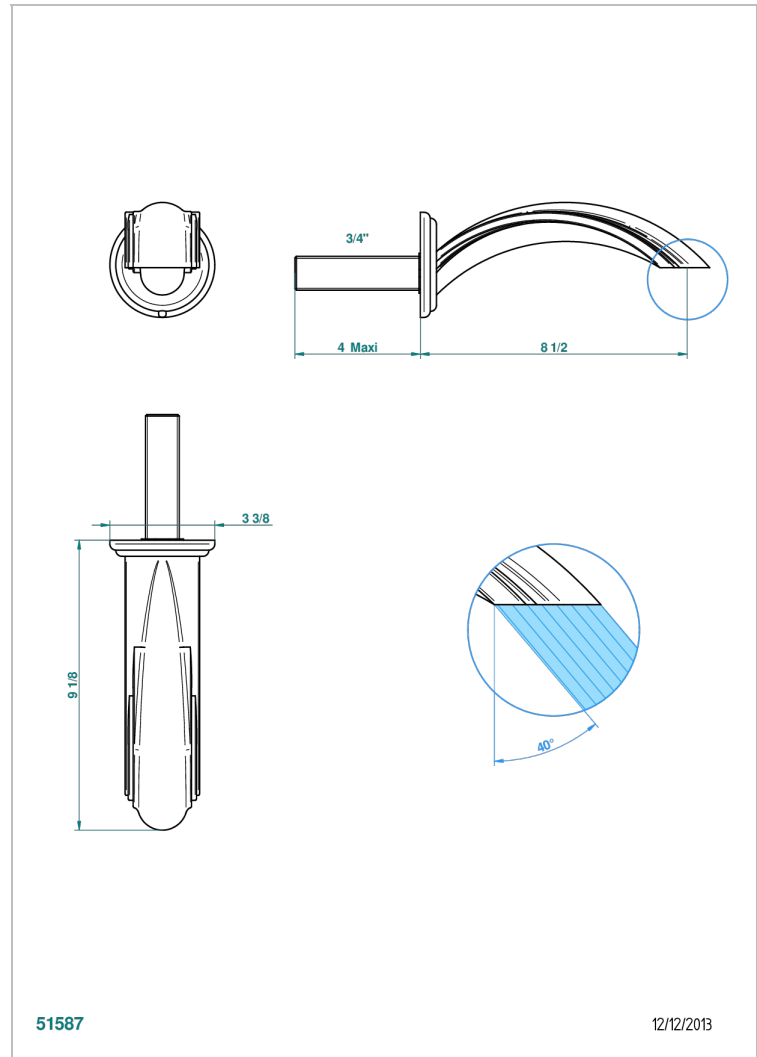

# SULLY, ONYX WEISS

U1S-43SGB

Basin wall spout 3/4 no T junction

THG<sup>®</sup>  
PARIS

51587

12/12/2013

## EIGENSCHAFTEN

- Sully, Onyx Weiß
- Basin wall spout 3/4 no T junction

## VERFÜGBARE OBERFLÄCHEN

Altnickel - H28  
Blassgold - F30  
Blassgold matt unlackiert - F31  
Chrom - A02  
Chrom / gold - G02  
Chrom matt - C02

Gold - F01  
Gold matt - F07  
Mattschwarz keramik - D30  
Nickel matt - C01  
Pvd blush - H62  
Pvd blush matt - H60