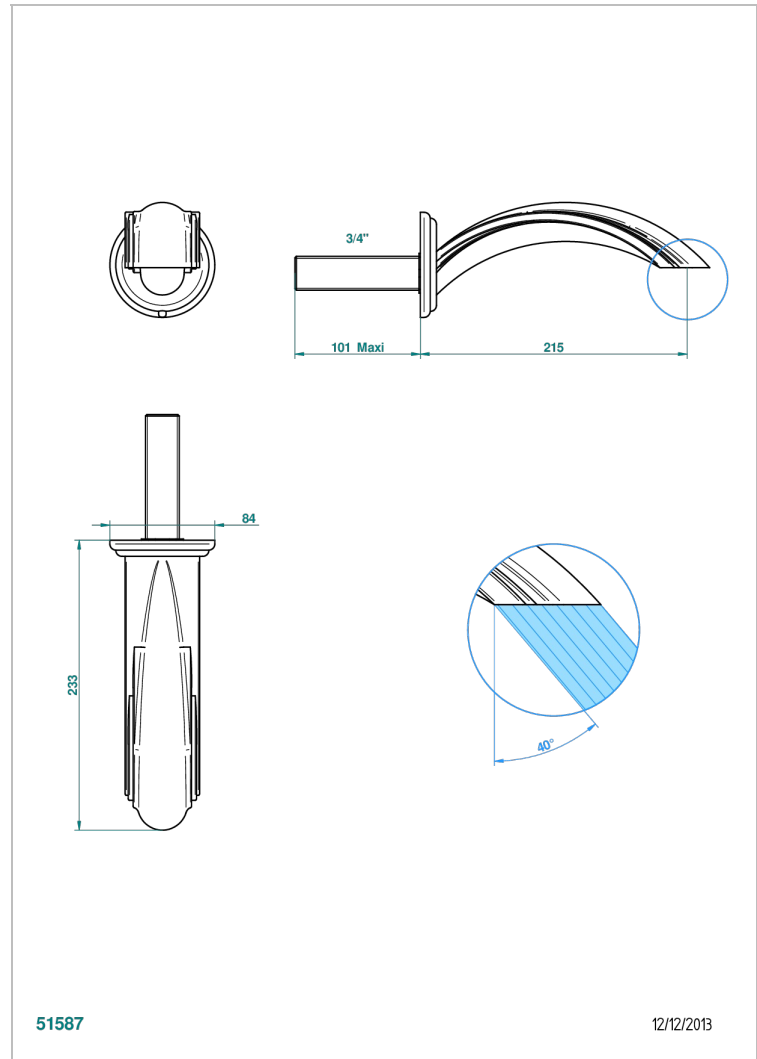

# PANTHERE BLACK CRYSTAL

A2K-43SGB

Basin wall spout 3/4 no T junction

THG<sup>®</sup>  
PARIS

## CHARACTERISTIC

- Panthère Black crystal
- Basin wall spout 3/4 no T junction