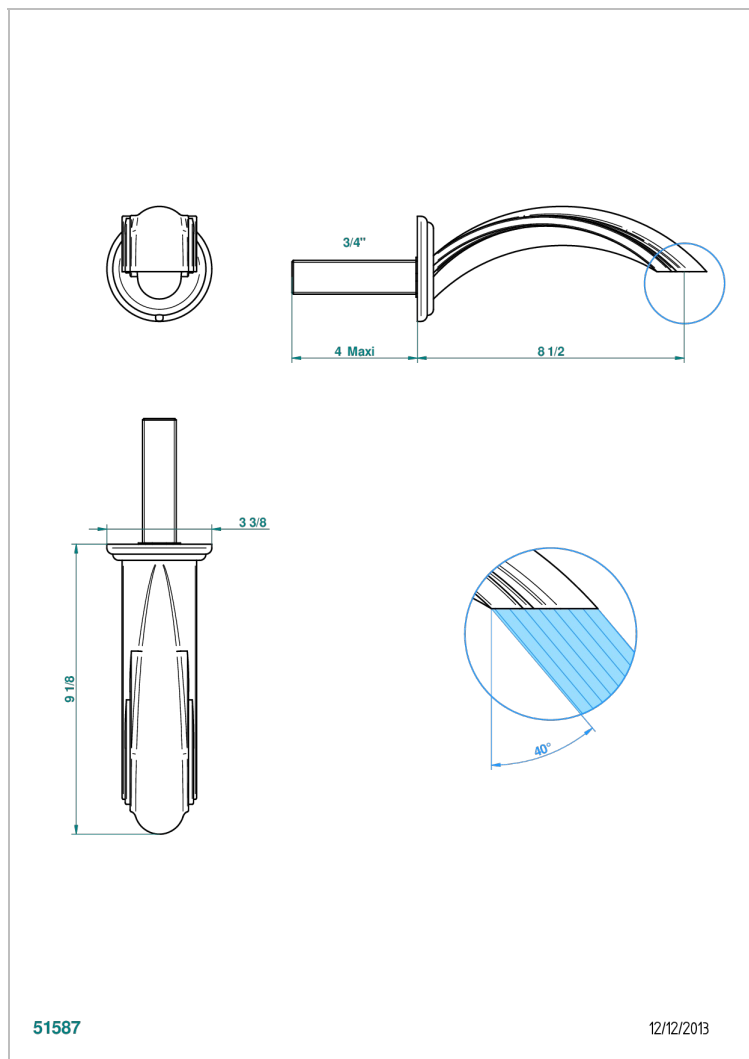

# PANTHERE CRISTAL NEGRO

A2K-43SGB

Basin wall spout 3/4 no T junction

THG<sup>®</sup>  
PARIS

## CARACTERÍSTICAS

- Panthère cristal negro
- Basin wall spout 3/4 no T junction