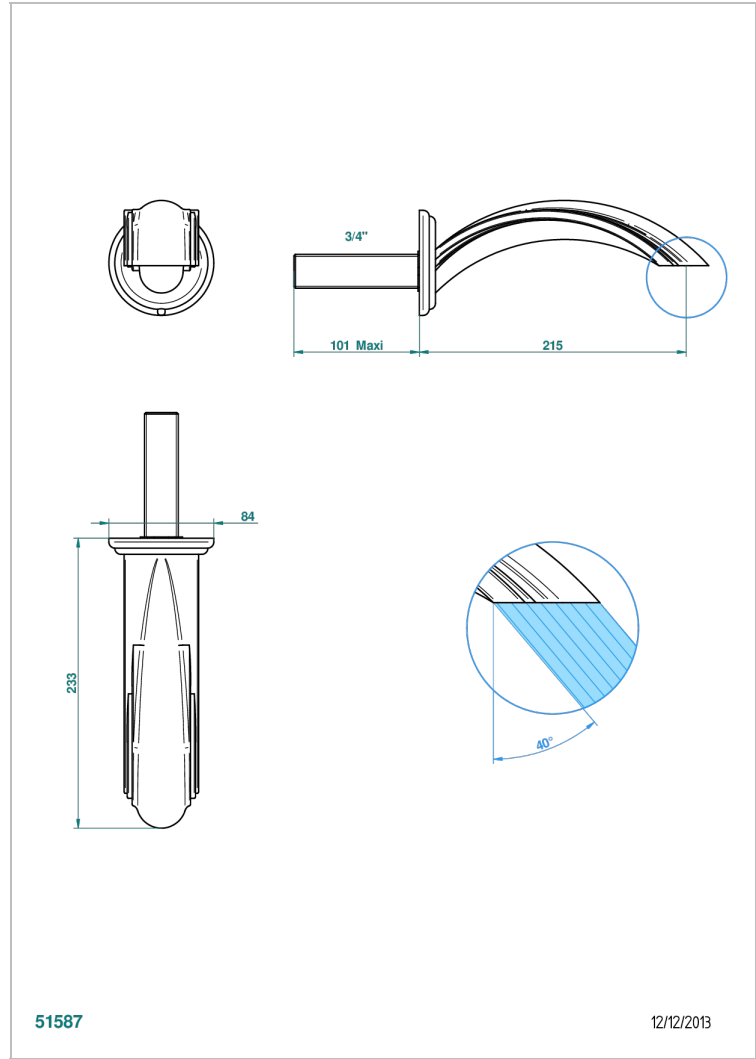

# PANTHERE BLACK CRYSTAL

A2K-43SGB

Basin wall spout 3/4 no T junction

THG<sup>®</sup>  
PARIS

51587

12/12/2013

## CHARACTERISTIC

- Panthère Black crystal
- Basin wall spout 3/4 no T junction