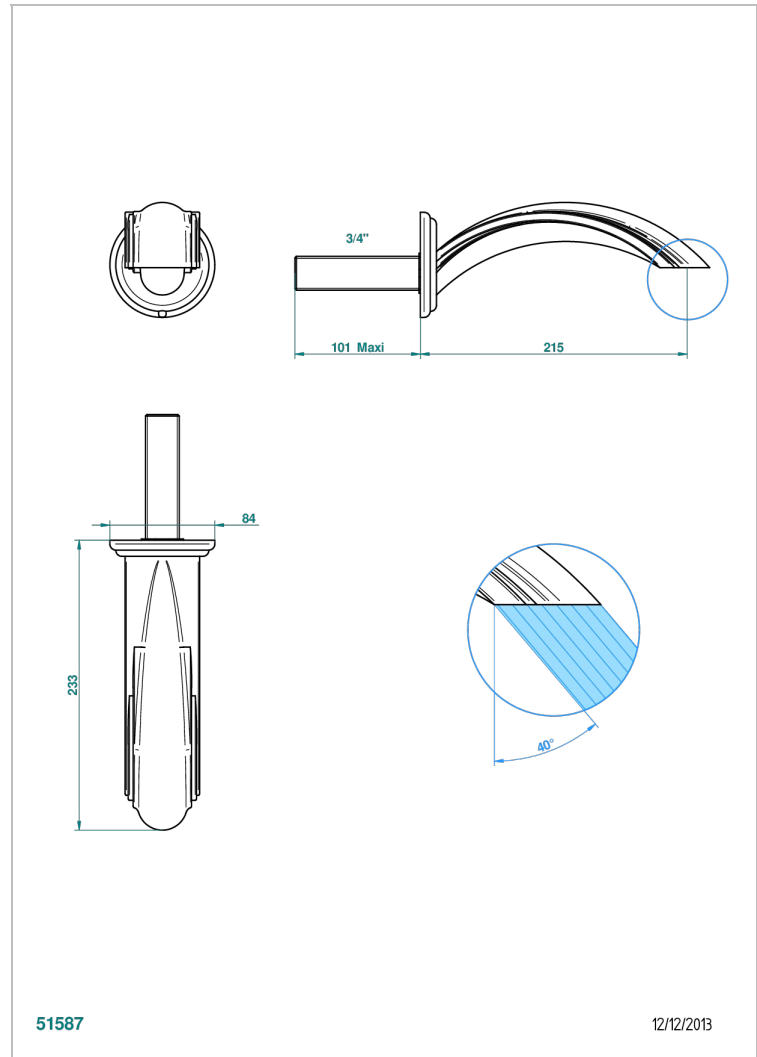

PANTHERE, KRISTALL SCHWARZ

A2K-43SGB

Basin wall spout 3/4 no T junction

THG[®]
PARIS

51587

12/12/2013

EIGENSCHAFTEN

- Panthère, Kristall schwarz
- Basin wall spout 3/4 no T junction

VERFÜGBARE OBERFLÄCHEN

Altnickel - H28
Blassgold - F30
Blassgold matt unlackiert - F31
Bronze hell - D01
Chrom - A02
Chrom / gold - G02

Chrom matt - C02
Gold - F01
Gold matt - F07
Kupfer altrot matt lackiert - H07
Mattschwarz keramik - D30
Nickel matt - C01