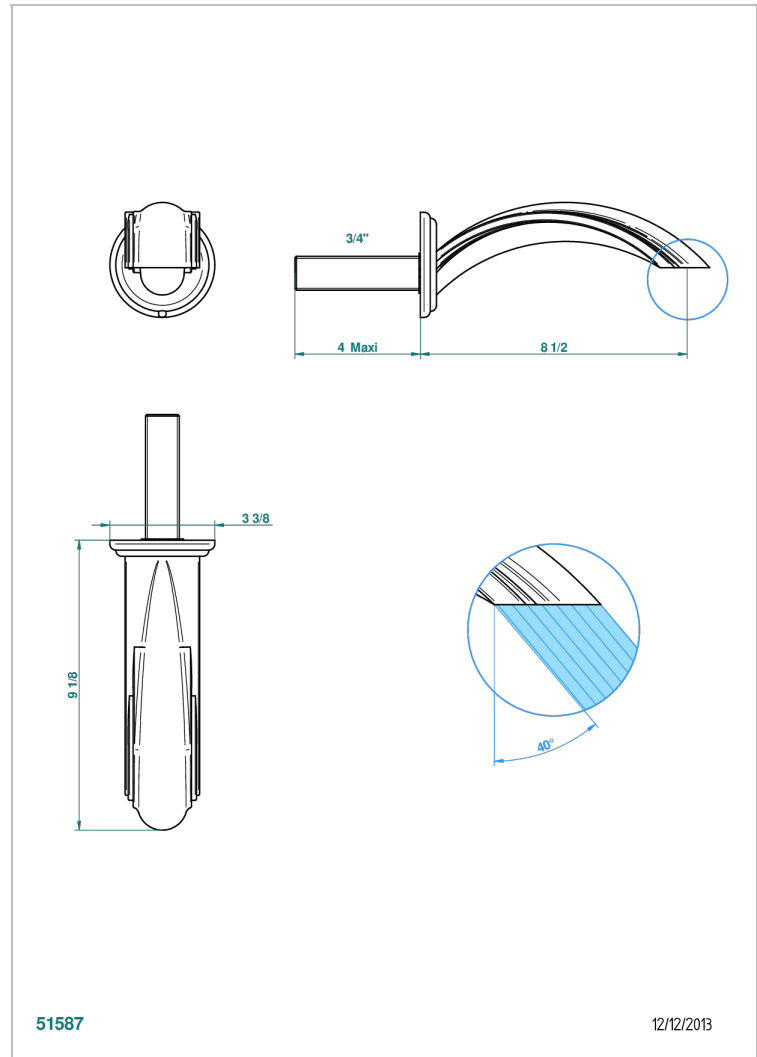

# PANTHERE BLACK CRYSTAL

A2K-43SGB

Basin wall spout 3/4 no T junction

THG<sup>®</sup>  
PARIS

## CHARACTERISTIC

- Panthère Black crystal
- Basin wall spout 3/4 no T junction