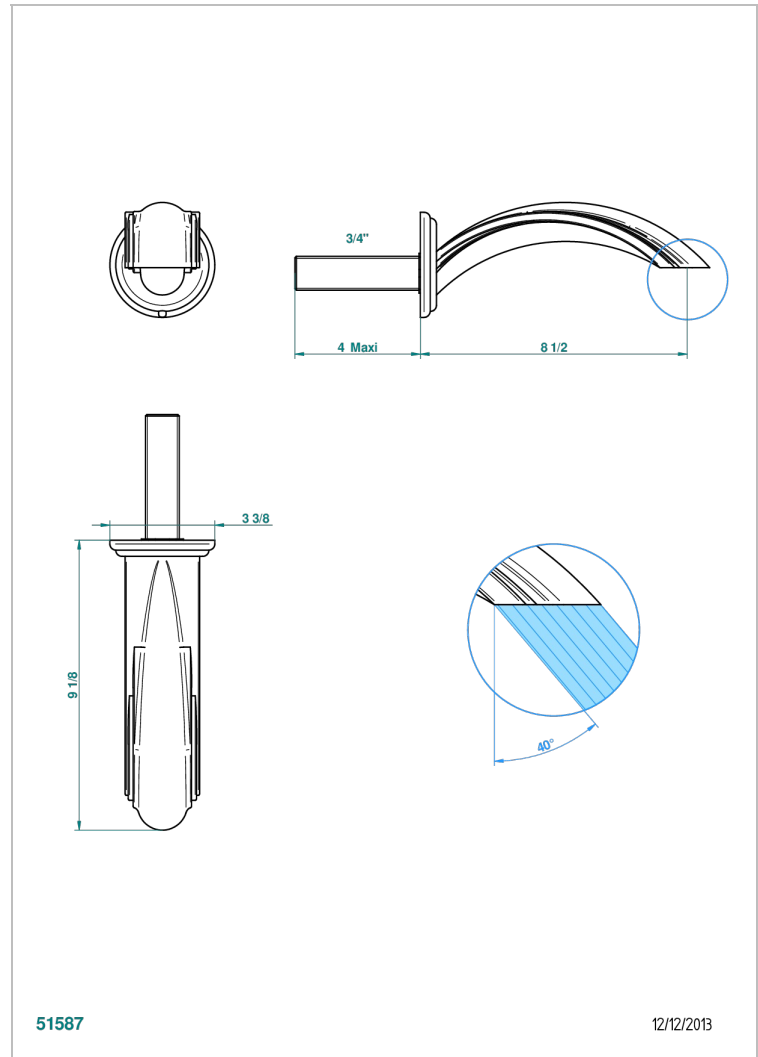

PANTHERE, KRISTALL SCHWARZ

A2K-43SGB

Basin wall spout 3/4 no T junction

THG[®]
PARIS

EIGENSCHAFTEN

- Panthère, Kristall schwarz
- Basin wall spout 3/4 no T junction

VERFÜGBARE OBERFLÄCHEN

Altnickel - H28
Blassgold - F30
Blassgold matt unlackiert - F31
Bronze hell - D01
Chrom - A02
Chrom / gold - G02